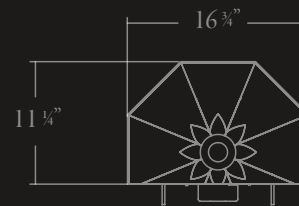

# AVENIDA FLORA

SCONCE™

16 3/4" W · 70 3/4" H · 11 1/4" EXT

≈ 80 lbs.

BRASS

(1) INTEGRATED LED  
1 CIRCUIT

NRTL: DRY, DAMP, WET

*\*captured in polished brass  
/ clear frosted glass*