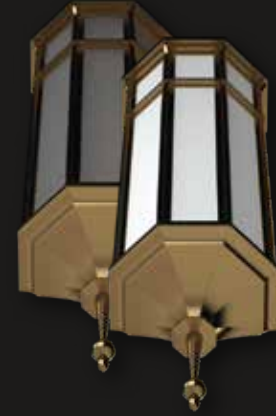

# AVENIDA FLORA

SCONCE™

16 3/4" W · 70 3/4" H · 11 1/4" EXT

≈ 80 lbs.

BRASS

(1) INTEGRATED LED  
1 CIRCUIT

NRTL: DRY, DAMP, WET

*\*captured in polished brass  
/ clear frosted glass*

# AVENIDA FLORA

SCONCE™

---

POLISHED BRASS

SATIN BRASS

AGED BRASS

ANTIQUÉ BRONZE

OIL RUBBED BRONZE