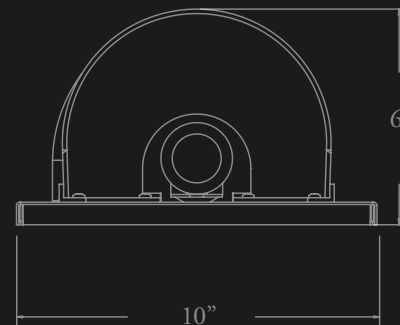

10" W · 16" H · 6" EXT

≈ 12 lbs.

BRASS

(1) 60W A19
1 CIRCUIT

NRTL: DRY, DAMP

**captured in Oil Rubbed Bronze
patina / clear frosted glass*

*Designs are the sole property
of Crenshaw Lighting and
may not be conveyed to third
parties without express written
consent.*

*Copyright © 2022 Crenshaw Lighting
All Rights Reserved*