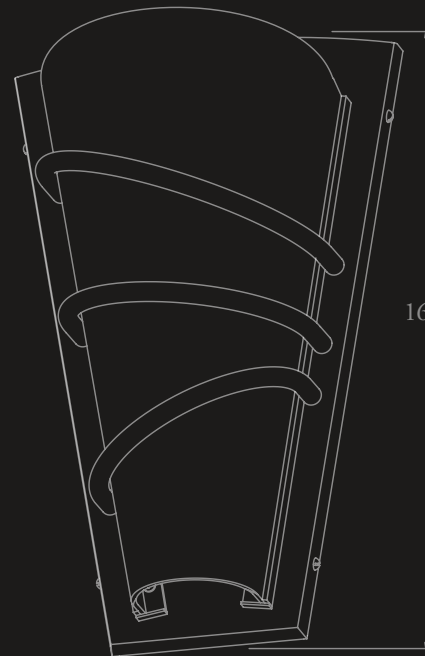

BOUND

SCONCE™

CRENSHAW

BOUND

SCONCE™

10" W · 16" H · 6" EXT

≈ 12 lbs.

BRASS

(1) 60W A19
1 CIRCUIT

NRTL: DRY, DAMP

**captured in Oil Rubbed Bronze
patina / clear frosted glass*

*Designs are the sole property
of Crenshaw Lighting and
may not be conveyed to third
parties without express written
consent.*