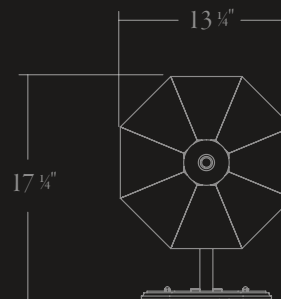

CENTRAL AVE.

SCONCE™

CRENSHAW

CENTRAL AVE.

SCONCE™

13 ¼" W · 55" H · 17 ¼" EXT

≈ 110 lbs.

BRASS

INTEGRATED LED
1 CIRCUIT

NRTL: DRY, DAMP, WET

**captured in polished brass
/ clear frosted glass*

*Designs are the sole property
of Crenshaw Lighting and
may not be conveyed to third
parties without express written
consent.*