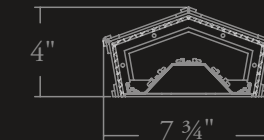

CHISOLM

SCONCE™

CRENSHAW

CHISOLM

SCONCE™

7 3/4" W · 37" H · 4" EXT

ADA COMPLIANT

≈ 45 lbs.