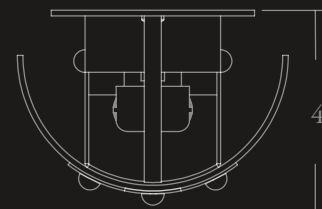

6" W · 15" H · 4" EXT

ADA COMPLIANT

≈ 20 lbs.

BRASS

(1) 60W A19
1 CIRCUIT

NRTL: DRY, DAMP

**captured in Oil Rubbed Bronze
patina / clear frosted glass*

*Designs are the sole property
of Crenshaw Lighting and
may not be conveyed to third
parties without express written
consent.*

*Copyright © 2022 Crenshaw Lighting
All Rights Reserved*