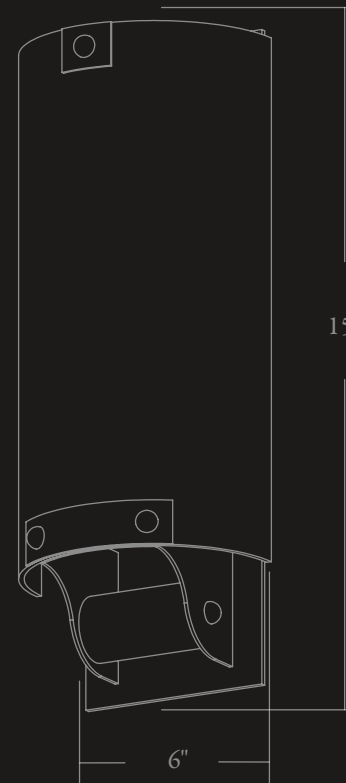

DALLAS

SCONCE™

CRENSHAW

6" W · 15" H · 4" EXT

ADA COMPLIANT

≈ 20 lbs.

BRASS

(1) 60W A19
1 CIRCUIT

NRTL: DRY, DAMP

**captured in Oil Rubbed Bronze
patina / clear frosted glass*

*Designs are the sole property
of Crenshaw Lighting and
may not be conveyed to third
parties without express written
consent.*