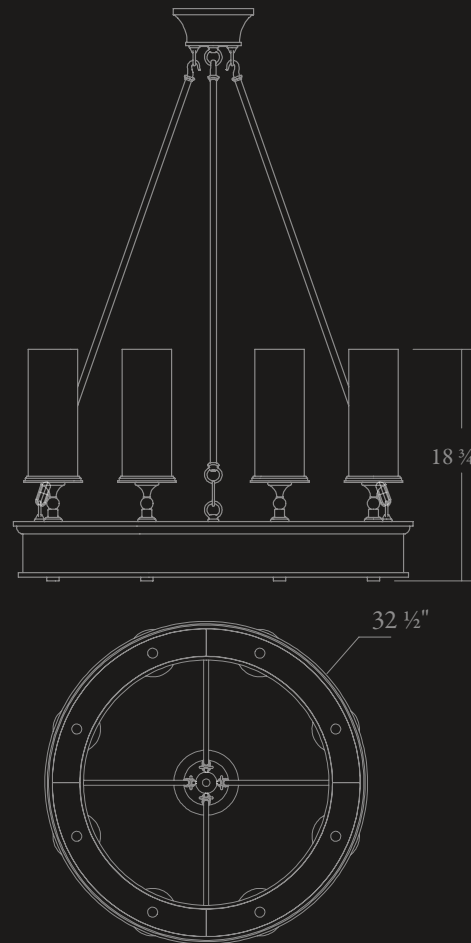

DIADEM

CHANDELIER™

CRENSHAW LIGHTING

DIADEM

CHANDELIER™

32 1/2" W • 18 3/4" H

≈ 110 lbs.

BRASS

(8) 60W A19
1 CIRCUIT

STEM SUSPENSION

NRTL: DRY, DAMP

**captured in polished brass
/ white opal glass*

*Designs are the sole property
of Crenshaw Lighting and
may not be conveyed to third
parties without express written
consent.*