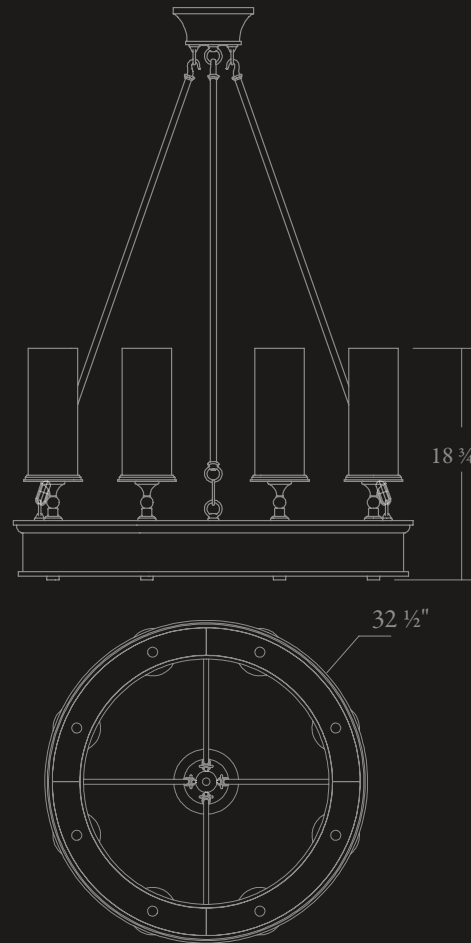

DIADEM

CHANDELIER™

CRENSHAW LIGHTING

DIADEM

CHANDELIER™

32 1/2" W • 18 3/4" H

≈ 110 lbs.

BRASS

(8) 60W A19
1 CIRCUIT

STEM SUSPENSION

NRTL: DRY, DAMP

**captured in polished brass
/ white opal glass*

*Designs are the sole property
of Crenshaw Lighting and
may not be conveyed to third
parties without express written
consent.*