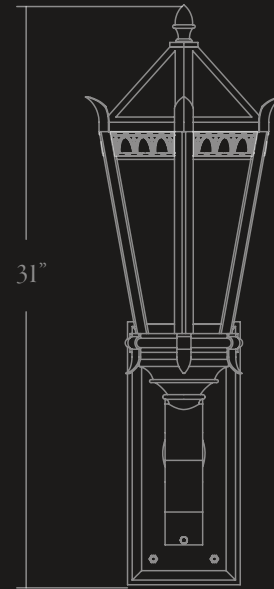

EDWARDIAN

SCONCE™

CRENSHAW

EDWARDIAN

SCONCE™

31"

10 ½" W · 31" H · 18 ½" EXT

≈ 50 lbs.

BRASS

(1) 60W A19
1 CIRCUIT

NRTL: DRY, DAMP

**captured in Oil-Rubbed Bronze
patina / white opal glass*

10 ½"

18 ½"

*Designs are the sole property
of Crenshaw Lighting and
may not be conveyed to third
parties without express written
consent.*