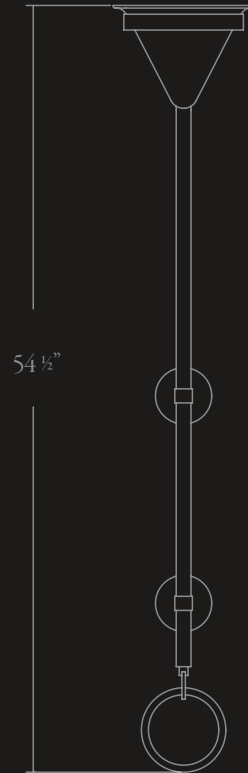

ORE

TORCHIERE SCONCE™

CRENSHAW

10" W · 54 ½" H · 18" EXT

≈ 15 lbs.

BRASS

(1) 60W A15
1 CIRCUIT

NRTL: DRY, DAMP, WET

**captured in Oil Rubbed Bronze
patina / white opal glass*

*Designs are the sole property
of Crenshaw Lighting and
may not be conveyed to third
parties without express written
consent.*

*Copyright © 2022 Crenshaw Lighting
All Rights Reserved*