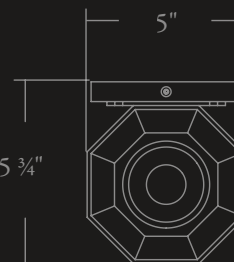

# PALLADIUM

SCONCE™

21 3/4"

5" W · 21 3/4" H · 5 3/4" EXT

≈ 8 lbs.

BRASS

(1) 60W A19  
1 CIRCUIT

NRTL: DRY, DAMP