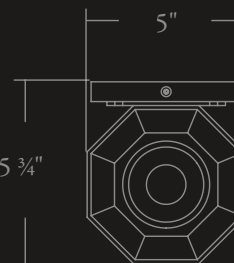

PALLADIUM

SCONCE™

CRENSHAW

PALLADIUM

SCONCE™

21 3/4"

5 3/4"

5" W · 21 3/4" H · 5 3/4" EXT

≈ 8 lbs.

BRASS

(1) 60W A19
1 CIRCUIT

NRTL: DRY, DAMP

**captured in Antique Bronze
patina / white opal glass*

*Designs are the sole property
of Crenshaw Lighting and
may not be conveyed to third
parties without express written
consent.*