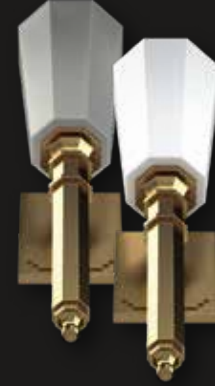

PALLADIUM

SCONCE™

CRENSHAW

PALLADIUM

SCONCE™

21 3/4"

5 3/4"

5" W · 21 3/4" H · 5 3/4" EXT

≈ 8 lbs.

BRASS

(1) 60W A19
1 CIRCUIT

NRTL: DRY, DAMP

**captured in Antique Bronze
patina / white opal glass*

*Designs are the sole property
of Crenshaw Lighting and
may not be conveyed to third
parties without express written
consent.*

*Copyright © 2022 Crenshaw Lighting
All Rights Reserved*

PALLADIUM

SCONCE™

POLISHED BRASS

SATIN BRASS

AGED BRASS

ANTIQUÉ BRONZE

OIL RUBBED BRONZE