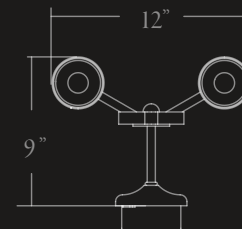

12" W · 55 1/4" H · 9" EXT

≈ 25 lbs.

BRASS

(6) 60W CANDELABRA
1 CIRCUIT

NRTL: DRY, DAMP

**captured in polished brass
/ white opal glass*

*Designs are the sole property
of Crenshaw Lighting and
may not be conveyed to third
parties without express written
consent.*

*Copyright © 2022 Crenshaw Lighting
All Rights Reserved*