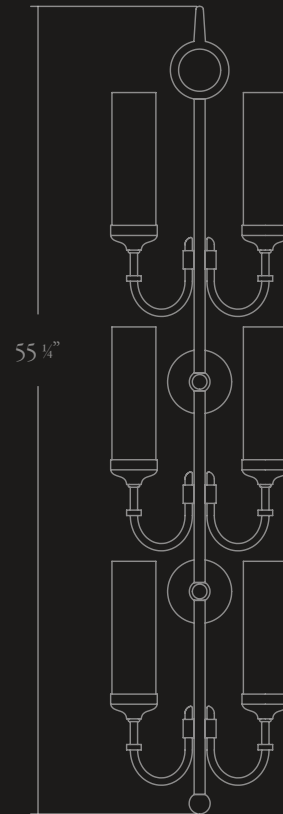

PINNACLE DELUX

SCONCE™

CRENSHAW

PINNACLE DELUX

SCONCE™

12" W · 55 1/4" H · 9" EXT

≈ 25 lbs.

BRASS

(6) 60W CANDELABRA
1 CIRCUIT

NRTL: DRY, DAMP

**captured in polished brass
/ white opal glass*

*Designs are the sole property
of Crenshaw Lighting and
may not be conveyed to third
parties without express written
consent.*