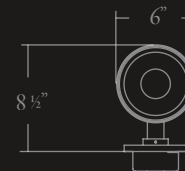

PINNACLE

TORCHIERE SCONCE™

CRENSHAW

PINNACLE

TORCHIERE SCONCE™

6" W · 62 ¼" H · 8 ½" EXT

≈10 lbs.

BRASS

(1) 60W A19
1 CIRCUIT

NRTL: DRY, DAMP

**captured in polished brass
w/ white opal glass*

*Designs are the sole property
of Crenshaw Lighting and
may not be conveyed to third
parties without express written
consent.*