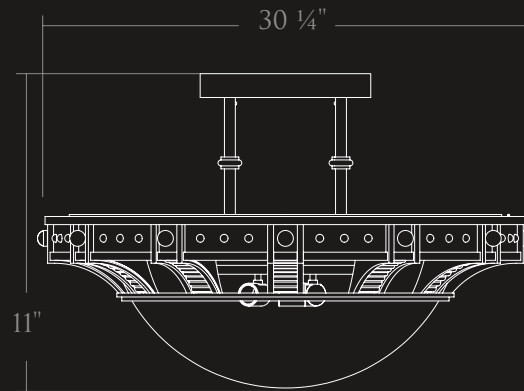

SYMPHONIA

SEMI-FLUSH™

CRENSHAW

SYMPHONIA

SEMI-FLUSH™

30 1/4" W · 11" H

≈ 65 lbs.

BRASS

(4) 60W A19
1 CIRCUIT

NRTL: DRY, DAMP

**captured in multitextured
plated nickel / clear frosted
glass*

*Designs are the sole property
of Crenshaw Lighting and
may not be conveyed to third
parties without express written
consent.*