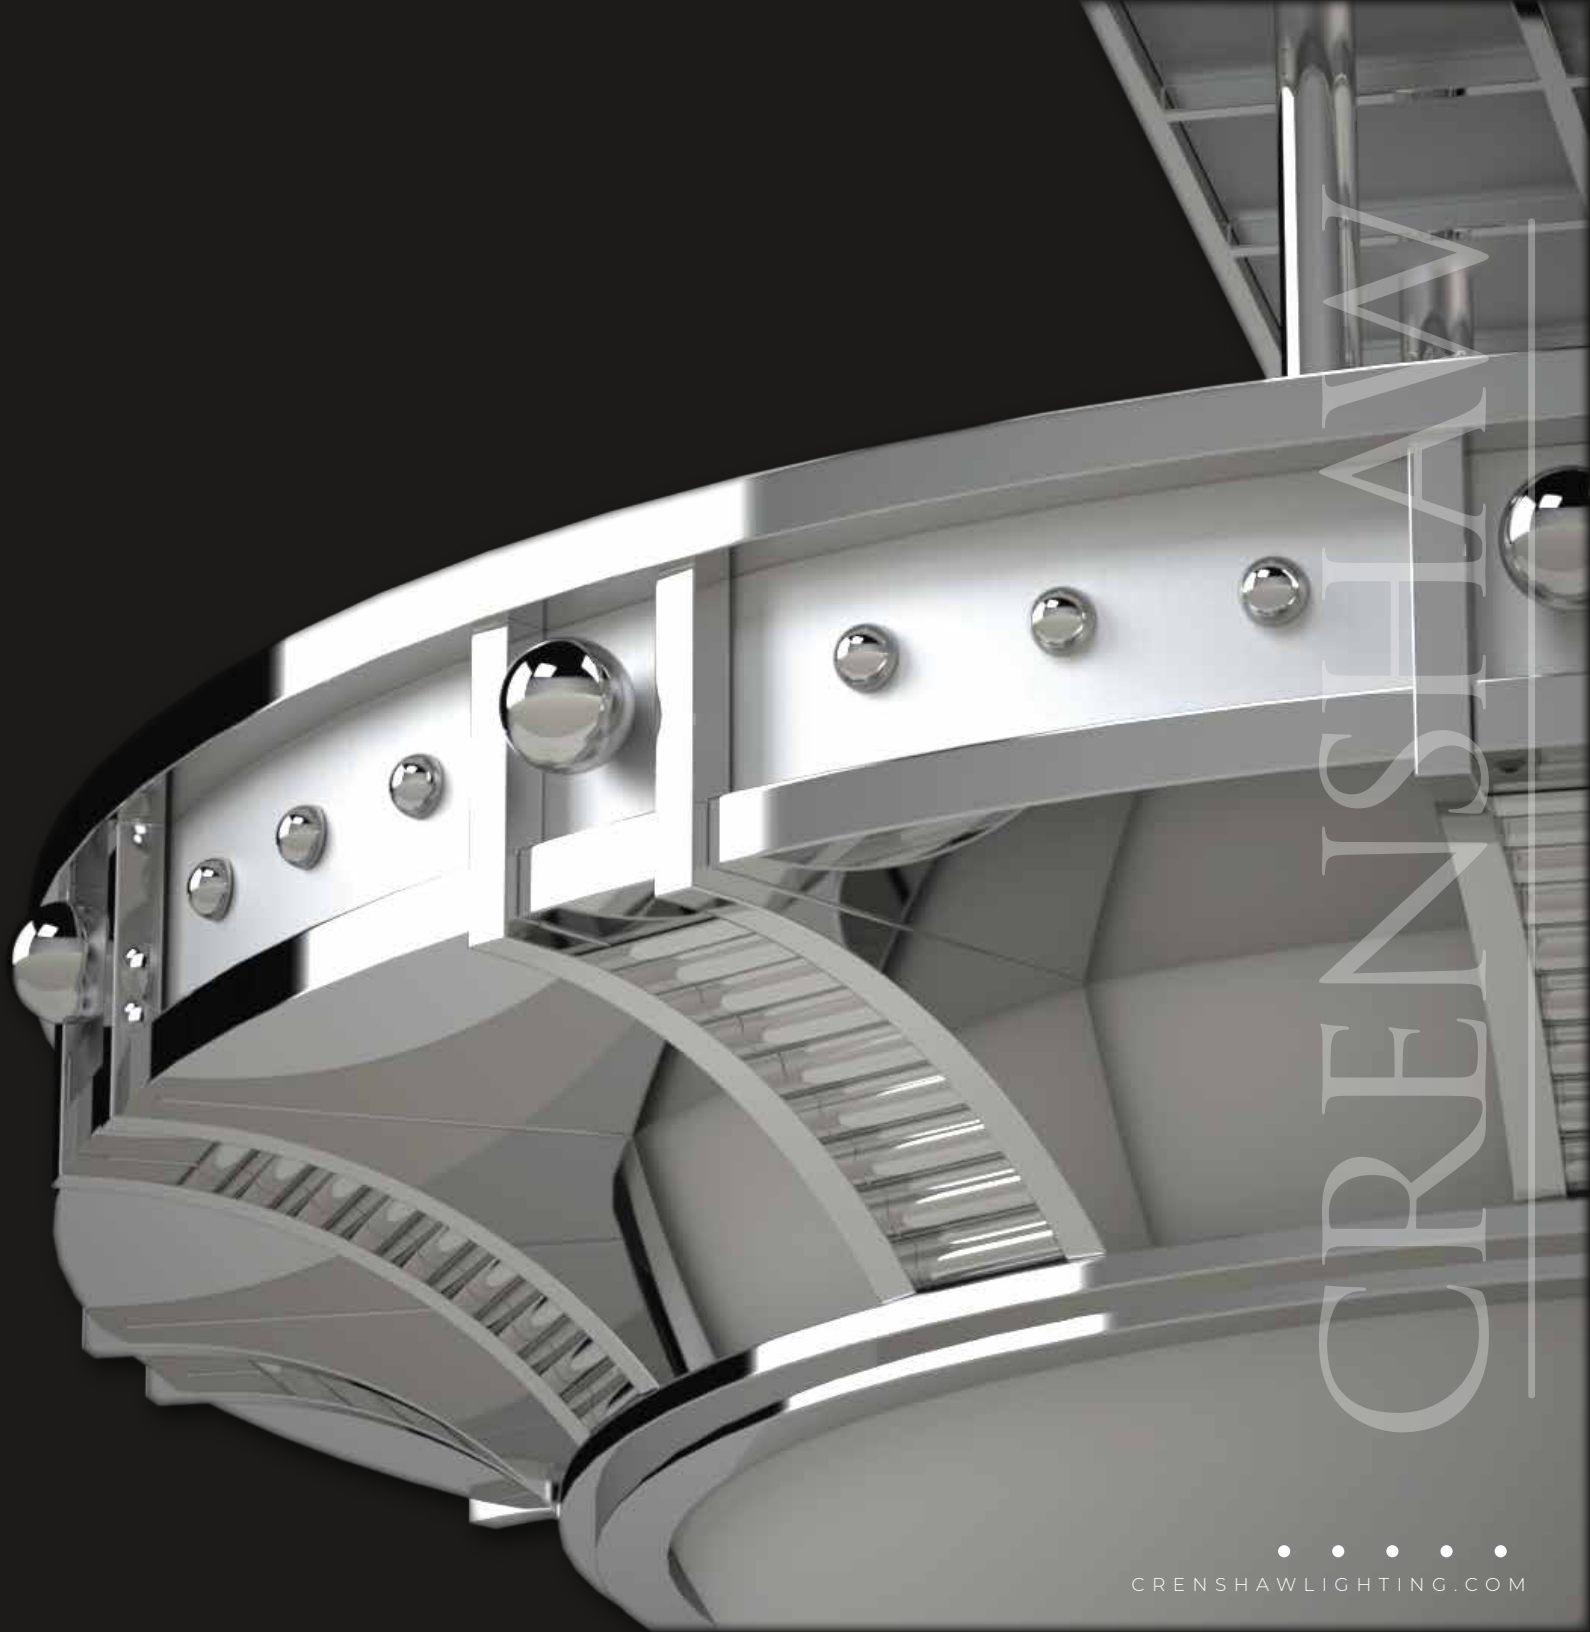

SYMPHONIA

SEMI-FLUSH™

CRENSHAW

SYMPHONIA

SEMI-FLUSH™

30 1/4" W · 11" H

≈ 65 lbs.

BRASS

(4) 60W A19
1 CIRCUIT

NRTL: DRY, DAMP

**captured in multitextured
plated nickel / clear frosted
glass*

*Designs are the sole property
of Crenshaw Lighting and
may not be conveyed to third
parties without express written
consent.*

*Copyright © 2022 Crenshaw Lighting
All Rights Reserved*

SYMPHONIA

SEMI-FLUSH™

POLISHED BRASS

SATIN BRASS

AGED BRASS

ANTIQUÉ BRONZE

OIL RUBBED BRONZE

PLATED NICKEL

SYMPHONIA

SEMI-FLUSH™