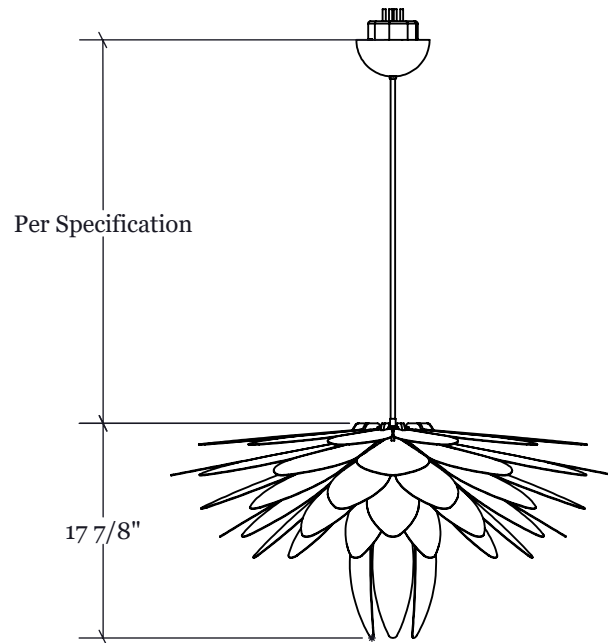

Per Specification

12 1/4"

Elevation View
Scale 1 : 12

23 7/8"

Bottom View
Scale 1 : 12

Perspective View
N.T.S.

Fixture: Dahlia (Small)

Width: 23 7/8"

Height: 12 1/4"

Crown/Extension: N/A

Finish: Please Specify

Lens: Acrylic

Lamping: Integral LED
- 3000K

Suspension: Stem

NRTL: Dry Location

Notes:

Elevation View
Scale 1 : 16

Perspective View
N.T.S.

Bottom View
Scale 1 : 16

Fixture: Dahlia (Large)

Width: 37"

Height: 17 7/8"

Crown/Extension: N/A

Finish: Please Specify