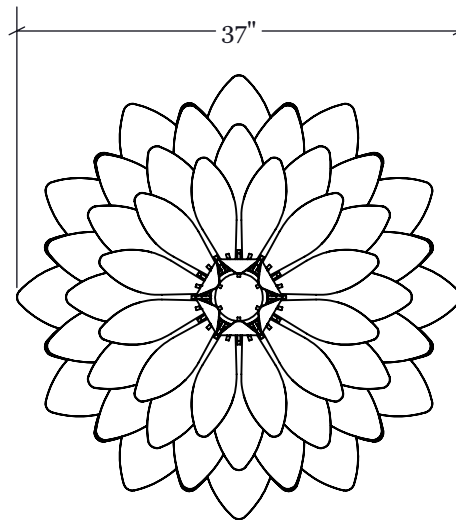

Per Specification

12 1/4"

Elevation View
Scale 1 : 12

23 7/8"

Bottom View
Scale 1 : 12

Perspective View
N.T.S.

Fixture: Dahlia (Small)

Width: 23 7/8"

Height: 12 1/4"

Crown/Extension: N/A

Finish: Please Specify

Lens: Acrylic

Lamping: Integral LED
- 3000K

Suspension: Stem

NRTL: Dry Location

Notes:

Elevation View
Scale 1 : 16

Perspective View
N.T.S.

Bottom View
Scale 1 : 16

Fixture: Dahlia (Large)

Width: 37"

Height: 17 7/8"

Crown/Extension: N/A

Finish: Please Specify