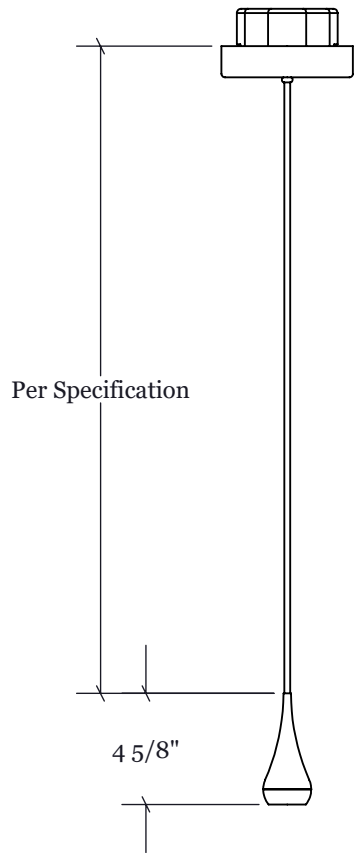

Fixture: Fallwater

Width: 2"

Height: 4 5/8"

Crown/Extension: N/A

Finish: Please Specify

Lens: Frosted Clear Glass

Lamping: Integral LED

- 3000K

Suspension: Stem

NRTL: Dry Location

Notes:

All Crenshaw fixtures NRTL listed unless otherwise noted. All fixtures lab tested and certified to comply with ballast, driver, and component manufacturer warranty requirements

Elevation View
Scale 1 : 8

Bottom View
Scale 1 : 8

Perspective View
N.T.S.

Concept sketch. Exact details subject to change for construction.