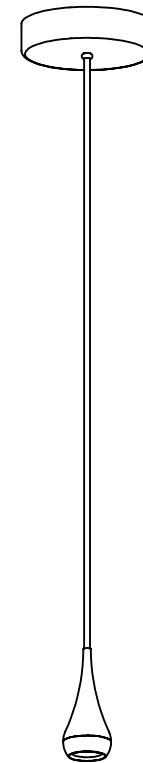

Fixture: Fallwater

Width: 2"

Height: 4 5/8"

Crown/Extension: N/A

Finish: Please Specify

Lens: Frosted Clear Glass

Lamping: Integral LED

- 3000K

Suspension: Stem

NRTL: Dry Location

Notes:

All Crenshaw fixtures NRTL listed unless otherwise noted. All fixtures lab tested and certified to comply with ballast, driver, and component manufacturer warranty requirements

Elevation View
Scale 1 : 8

Bottom View
Scale 1 : 8

Perspective View
N.T.S.

Concept sketch. Exact details subject to change for construction.