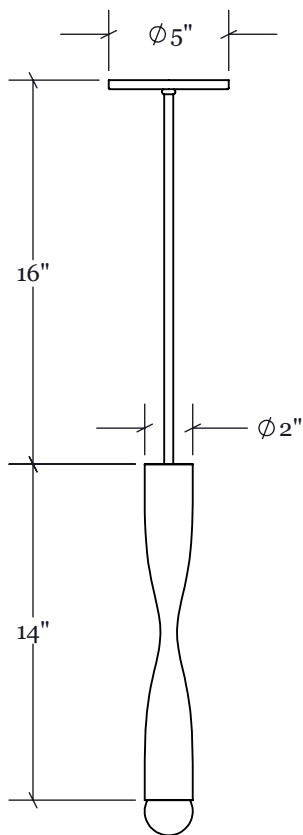

Fixture: Bow Pendant

Width: 2"

Height: 14"

Crown/Extension: N/A

Finish: Please Specify

Lens: N/A

Lamping: Candelabra Base (1)

Suspension: Stem

NRTL: Dry Location

Notes:

All Crenshaw fixtures NRTL listed unless otherwise noted. All fixtures lab tested and certified to comply with ballast, driver, and component manufacturer warranty requirements

Elevation View
Scale 1 : 8

Perspective View
N.T.S.

Concept sketch. Exact details subject to change for construction.