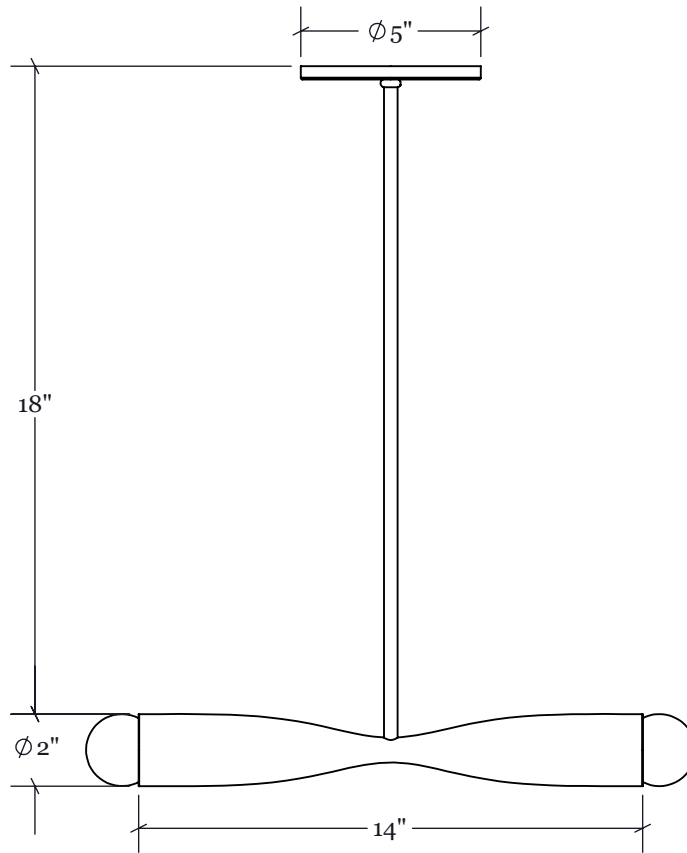

Fixture: Bow Linear Pendant

Width: 14"
Height: 2"
Crown/Extension: N/A
Finish: Please Specify
Lens: N/A
Lamping: Candelabra Base (2)
Suspension: Stem
NRTL: Dry Location
Notes:

All Crenshaw fixtures NRTL listed unless otherwise noted. All fixtures lab tested and certified to comply with ballast, driver, and component manufacturer warranty requirements

Elevation View
Scale 3 : 16

Bottom View
Scale 3 : 16

Perspective View
N.T.S.

Concept sketch. Exact details subject to change for construction.