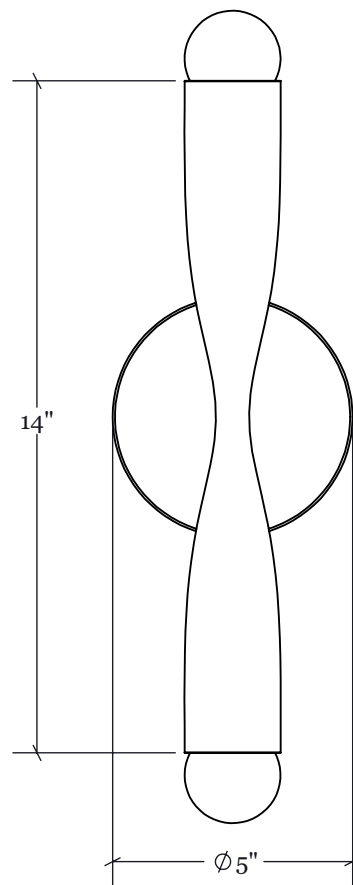

Fixture: Bow Sconce

Width: 4 1/2"

Height: 14"

Crown/Extension: 3 5/8"

Finish: Please Specify

Lens: N/A

Lamping: Candelabra Base (2)

Suspension: N/A

NRTL: Dry Location

Notes:

All Crenshaw fixtures NRTL listed unless otherwise noted. All fixtures lab tested and certified to comply with ballast, driver, and component manufacturer warranty requirements

Elevation View
Scale 1 : 4

Side Elevation View
Scale 1 : 4

Perspective View
N.T.S.

Concept sketch. Exact details subject to change for construction.