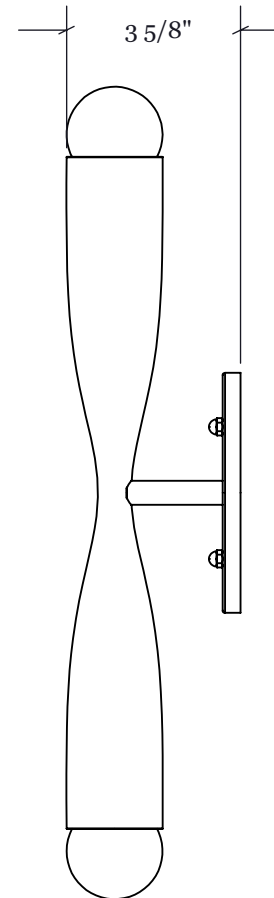

Fixture: Bow Sconce

Width: 4 1/2"

Height: 14"

Crown/Extension: 3 5/8"

Finish: Please Specify

Lens: N/A

Lamping: Candelabra Base (2)

Suspension: N/A

NRTL: Dry Location

Notes:

All Crenshaw fixtures NRTL listed unless otherwise noted. All fixtures lab tested and certified to comply with ballast, driver, and component manufacturer warranty requirements

Elevation View
Scale 1 : 4

Side Elevation View
Scale 1 : 4

Perspective View
N.T.S.

Concept sketch. Exact details subject to change for construction.