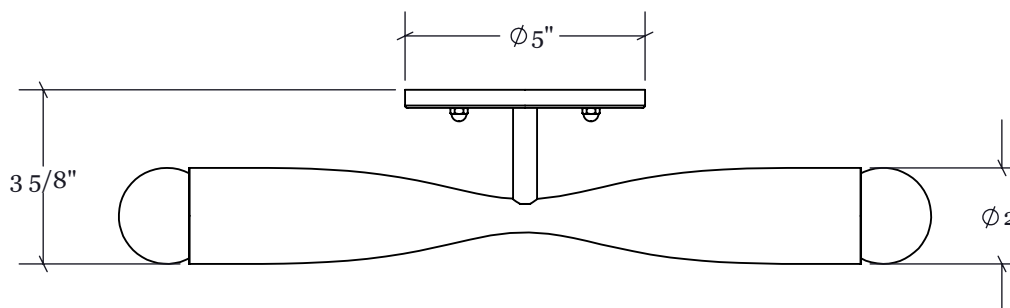

Perspective View
N.T.S.

Elevation View
Scale 1 : 4

Bottom View
Scale 1 : 4

Fixture: Bow Flush Mount

Width: 14"
Height: 3 5/8"
Crown/Extension: N/A
Finish: Please Specify
Lens: N/A
Lamping: Candelabra Base (2)
Suspension: Stem
NRTL: Dry Location
Notes: