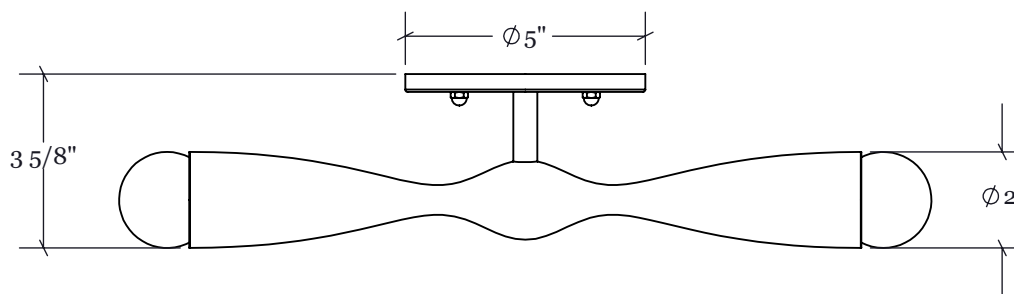

Perspective View
N.T.S.

Elevation View
Scale 1 : 4

Bottom View
Scale 1 : 4

Fixture: Camber Flush Mount

Width: 14"
Height: 3 5/8"
Crown/Extension: N/A
Finish: Please Specify
Lens: N/A
Lamping: Candelabra Base (2)
Suspension: Stem
NRTL: Dry Location
Notes: