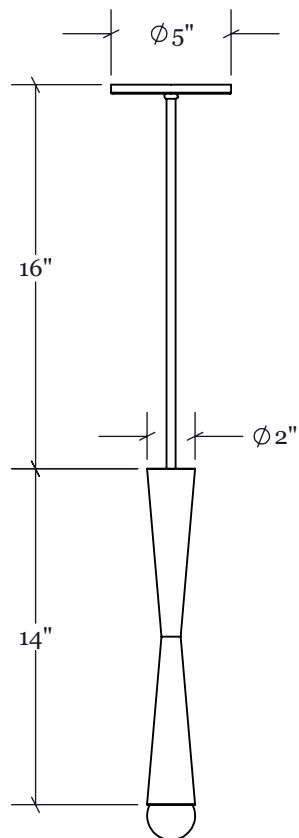

Fixture: Axis Pendant

Width: 2"

Height: 14"

Crown/Extension: N/A

Finish: Please Specify

Lens: N/A

Lamping: Candelabra Base (1)

Suspension: Stem

NRTL: Dry Location

Notes:

All Crenshaw fixtures NRTL listed unless otherwise noted. All fixtures lab tested and certified to comply with ballast, driver, and component manufacturer warranty requirements

Elevation View  
Scale 1 : 8

Perspective View  
N.T.S.

Concept sketch. Exact details subject to change for construction.