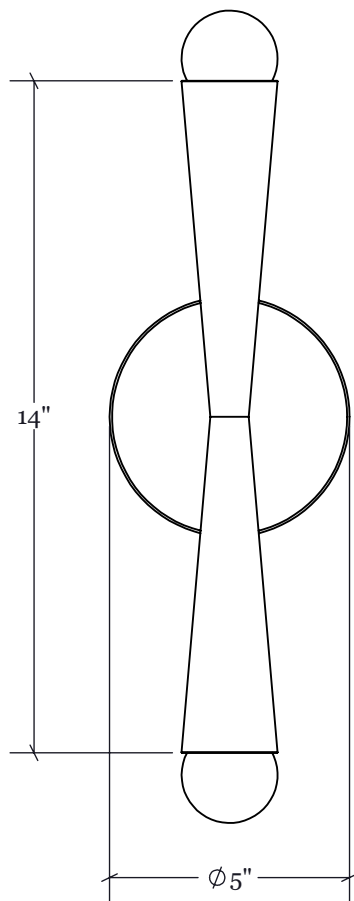

Fixture: Axis Sconce

Width: 4 1/2"

Height: 14"

Crown/Extension: 3 5/8"

Finish: Please Specify

Lens: N/A

Lamping: Candelabra Base (2)

Suspension: N/A

NRTL: Dry Location

Notes:

All Crenshaw fixtures NRTL listed unless otherwise noted. All fixtures lab tested and certified to comply with ballast, driver, and component manufacturer warranty requirements

Elevation View  
Scale 1 : 4

Side Elevation View  
Scale 1 : 4

Perspective View  
N.T.S.

Concept sketch. Exact details subject to change for construction.