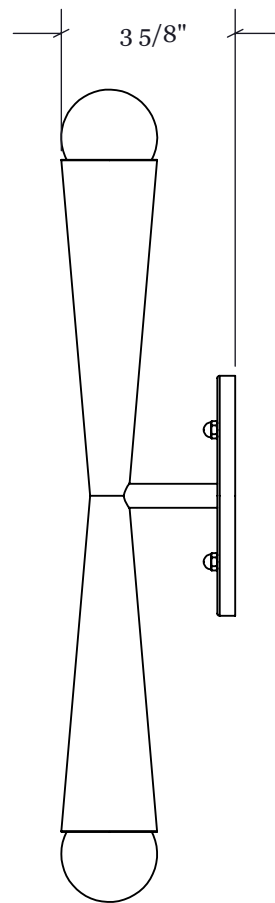

Fixture: Axis Sconce

Width: 4 1/2"

Height: 14"

Crown/Extension: 3 5/8"

Finish: Please Specify

Lens: N/A

Lamping: Candelabra Base (2)

Suspension: N/A

NRTL: Dry Location

Notes:

All Crenshaw fixtures NRTL listed unless otherwise noted. All fixtures lab tested and certified to comply with ballast, driver, and component manufacturer warranty requirements

Elevation View  
Scale 1 : 4

Side Elevation View  
Scale 1 : 4

Perspective View  
N.T.S.

Concept sketch. Exact details subject to change for construction.