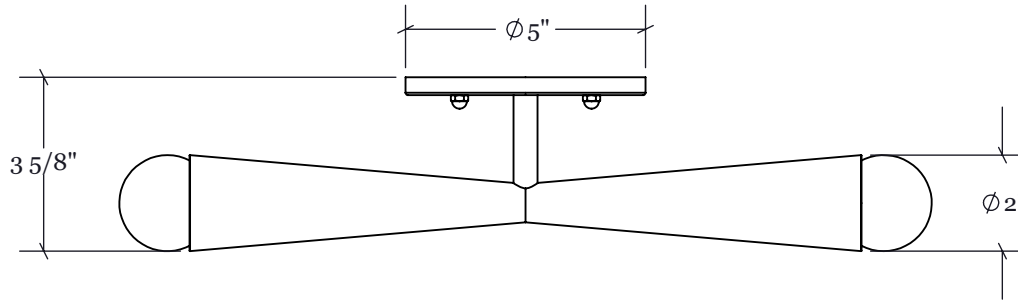

Perspective View
N.T.S.

Elevation View
Scale 1 : 4

Bottom View
Scale 1 : 4

Fixture: Axis Flush Mount

Width: 14"
Height: 3 5/8"
Crown/Extension: N/A
Finish: Please Specify
Lens: N/A
Lamping: Candelabra Base (2)
Suspension: Stem
NRTL: Dry Location
Notes: