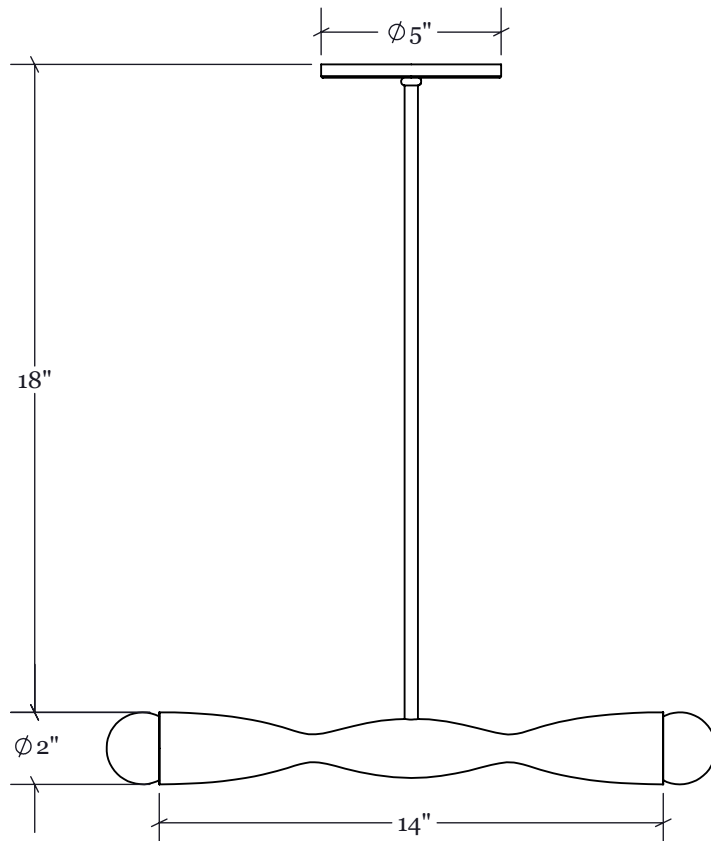

Fixture: Crest Linear Pendant

Width: 14"
Height: 2"
Crown/Extension: N/A
Finish: Please Specify
Lens: N/A
Lamping: Candelabra Base (2)
Suspension: Stem
NRTL: Dry Location
Notes:

All Crenshaw fixtures NRTL listed unless otherwise noted. All fixtures lab tested and certified to comply with ballast, driver, and component manufacturer warranty requirements

Elevation View
Scale 3 : 16

Bottom View
Scale 3 : 16

Perspective View
N.T.S.

Concept sketch. Exact details subject to change for construction.