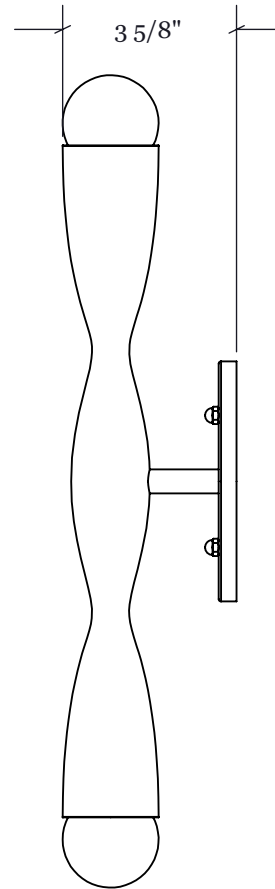

Elevation View
Scale 1 : 4

Side Elevation View
Scale 1 : 4

Perspective View
N.T.S.

Fixture: Crest Sconce

Width: 4 1/2"

Height: 14"

Crown/Extension: 3 5/8"

Finish: Please Specify

Lens: N/A

Lamping: Candelabra Base (2)

Suspension: N/A

NRTL: Dry Location

Notes:

All Crenshaw fixtures NRTL listed unless otherwise noted. All fixtures lab tested and certified to comply with ballast, driver, and component manufacturer warranty requirements

Concept sketch. Exact details subject to change for construction.