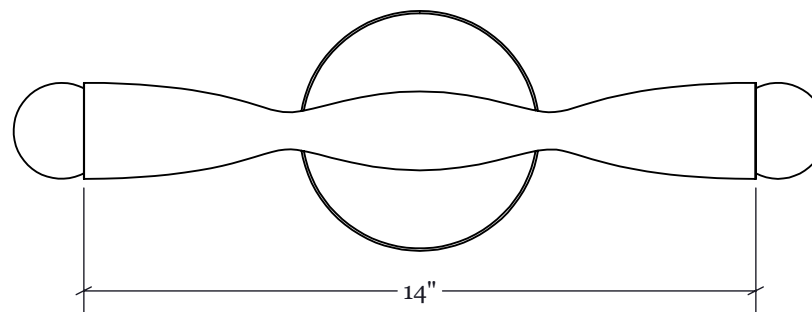

Perspective View
N.T.S.

Elevation View
Scale 1 : 4

Bottom View
Scale 1 : 4

Fixture: Crest Flush Mount

Width: 14"
Height: 3 5/8"
Crown/Extension: N/A
Finish: Please Specify
Lens: N/A
Lamping: Candelabra Base (2)
Suspension: Stem
NRTL: Dry Location
Notes: