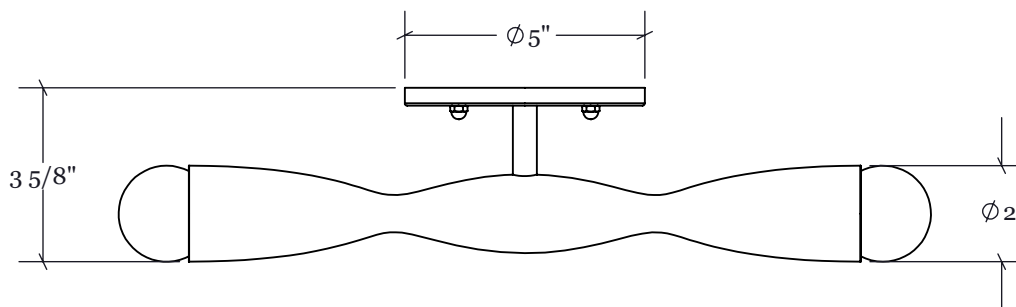

Perspective View
N.T.S.

Elevation View
Scale 1 : 4

Bottom View
Scale 1 : 4

Fixture: Crest Flush Mount

Width: 14"
Height: 3 5/8"
Crown/Extension: N/A
Finish: Please Specify
Lens: N/A
Lamping: Candelabra Base (2)
Suspension: Stem
NRTL: Dry Location
Notes: