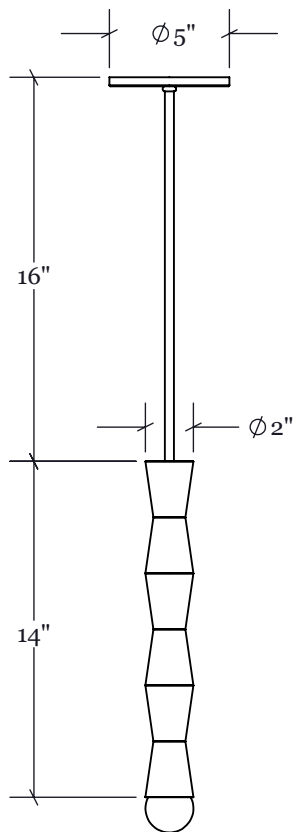

Fixture: Column Pendant

Width: 2"

Height: 14"

Crown/Extension: N/A

Finish: Please Specify

Lens: N/A

Lamping: Candelabra Base (1)

Suspension: Stem

NRTL: Dry Location

Notes:

All Crenshaw fixtures NRTL listed unless otherwise noted. All fixtures lab tested and certified to comply with ballast, driver, and component manufacturer warranty requirements

Elevation View
Scale 1 : 8

Perspective View
N.T.S.

Concept sketch. Exact details subject to change for construction.