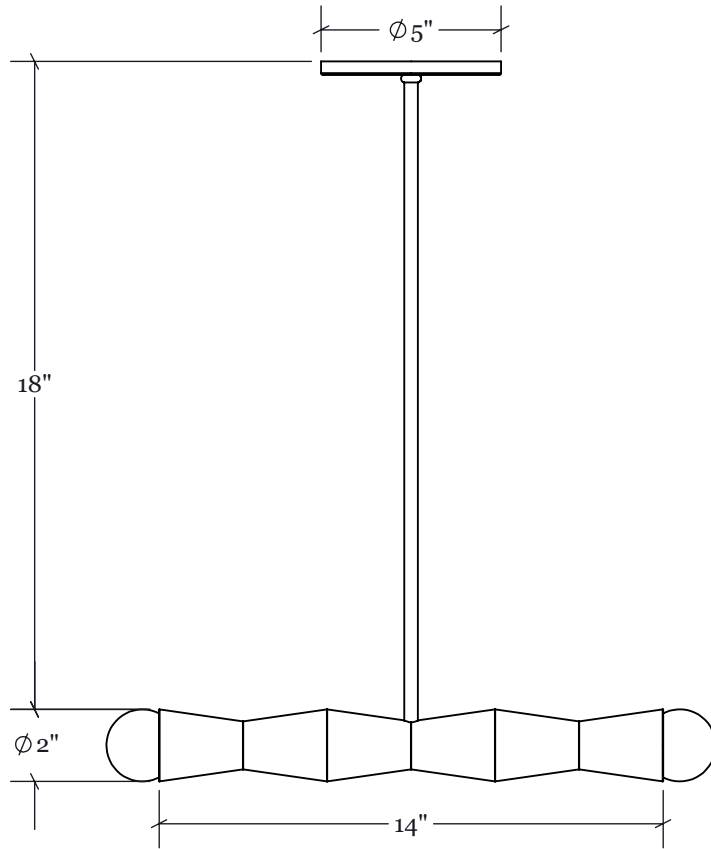

Fixture: Column Linear
Pendant

Width: 14"
Height: 2"
Crown/Extension: N/A
Finish: Please Specify
Lens: N/A
Lamping: Candelabra Base (2)
Suspension: Stem
NRTL: Dry Location
Notes:

All Crenshaw fixtures NRTL listed
unless otherwise noted. All fixtures
lab tested and certified to comply
with ballast, driver, and component
manufacturer warranty requirements

Elevation View
Scale 3 : 16

Perspective View
N.T.S.

Bottom View
Scale 3 : 16

Concept sketch. Exact details subject to change for construction.