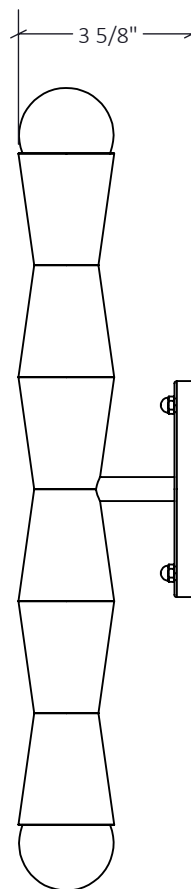

Fixture: Column Sconce

Width: 4 1/2"

Height: 14"

Crown/Extension: 3 5/8"

Finish: Please Specify

Lens: N/A

Lamping: Candelabra Base

Suspension: N/A

NRTL: Dry Location

Notes:

All Crenshaw fixtures NRTL listed unless otherwise noted. All fixtures lab tested and certified to comply with ballast, driver, and component manufacturer warranty requirements

Elevation View  
Scale 1 : 4

Side Elevation View  
Scale 1 : 4

Perspective View  
Scale 1 : 4

Concept sketch. Exact details subject to change for construction.