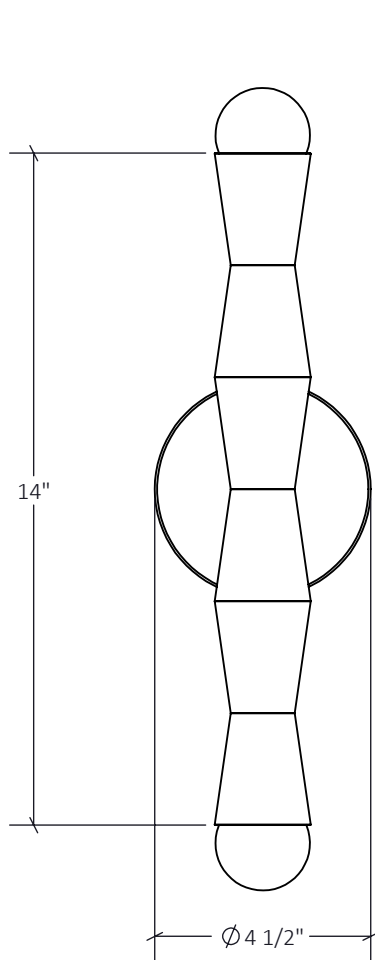

Fixture: Column Sconce

Width: 4 1/2"

Height: 14"

Crown/Extension: 3 5/8"

Finish: Please Specify

Lens: N/A

Lamping: Candelabra Base

Suspension: N/A

NRTL: Dry Location

Notes:

All Crenshaw fixtures NRTL listed unless otherwise noted. All fixtures lab tested and certified to comply with ballast, driver, and component manufacturer warranty requirements

Elevation View  
Scale 1 : 4

Side Elevation View  
Scale 1 : 4

Perspective View  
Scale 1 : 4

Concept sketch. Exact details subject to change for construction.