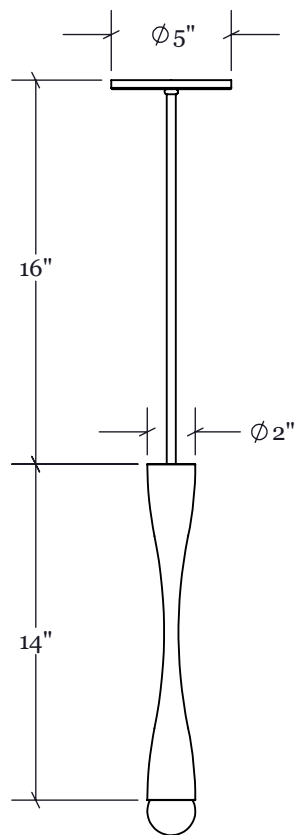

Fixture: Arc Pendant

Width: 2"

Height: 14"

Crown/Extension: N/A

Finish: Please Specify

Lens: N/A

Lamping: Candelabra Base (1)

Suspension: Stem

NRTL: Dry Location

Notes:

All Crenshaw fixtures NRTL listed unless otherwise noted. All fixtures lab tested and certified to comply with ballast, driver, and component manufacturer warranty requirements

Elevation View
Scale 1 : 8

Perspective View
N.T.S.

Concept sketch. Exact details subject to change for construction.