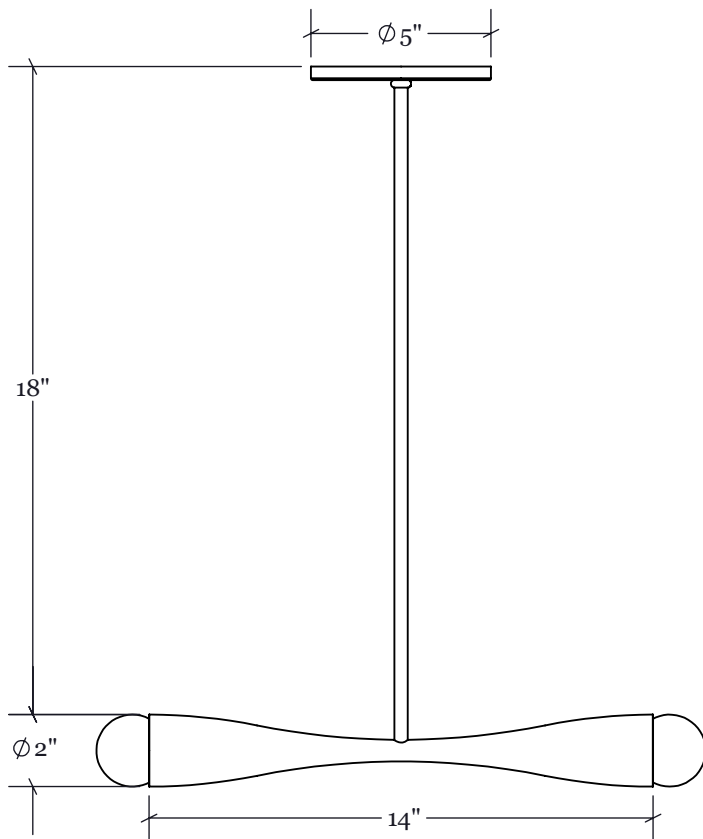

Fixture: Arc Linear Pendant

Width: 14"
Height: 2"
Crown/Extension: N/A
Finish: Please Specify
Lens: N/A
Lamping: Candelabra Base (2)
Suspension: Stem
NRTL: Dry Location
Notes:

All Crenshaw fixtures NRTL listed unless otherwise noted. All fixtures lab tested and certified to comply with ballast, driver, and component manufacturer warranty requirements

Elevation View
Scale 3 : 16

Perspective View
N.T.S

Bottom View
Scale 3 : 16

Concept sketch. Exact details subject to change for construction.