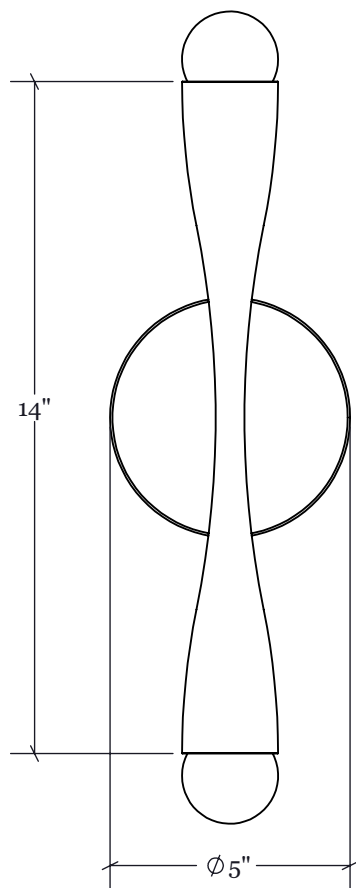

Fixture: Arc Sconce

Width: 4 1/2"

Height: 14"

Crown/Extension: 3 5/8"

Finish: Please Specify

Lens: N/A

Lamping: Candelabra Base (2)

Suspension: N/A

NRTL: Dry Location

Notes:

Elevation View
Scale 1 : 4

Side Elevation View
Scale 1 : 4

Perspective View
N.T.S.

All Crenshaw fixtures NRTL listed unless otherwise noted. All fixtures lab tested and certified to comply with ballast, driver, and component manufacturer warranty requirements

Concept sketch. Exact details subject to change for construction.