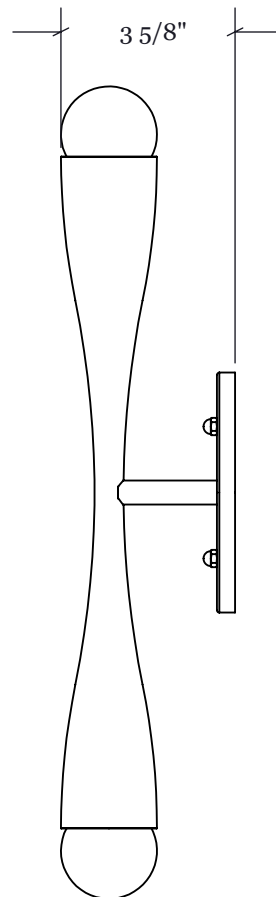

Fixture: Arc Sconce

Width: 4 1/2"

Height: 14"

Crown/Extension: 3 5/8"

Finish: Please Specify

Lens: N/A

Lamping: Candelabra Base (2)

Suspension: N/A

NRTL: Dry Location

Notes:

Elevation View
Scale 1 : 4

Side Elevation View
Scale 1 : 4

Perspective View
N.T.S.

All Crenshaw fixtures NRTL listed unless otherwise noted. All fixtures lab tested and certified to comply with ballast, driver, and component manufacturer warranty requirements

Concept sketch. Exact details subject to change for construction.