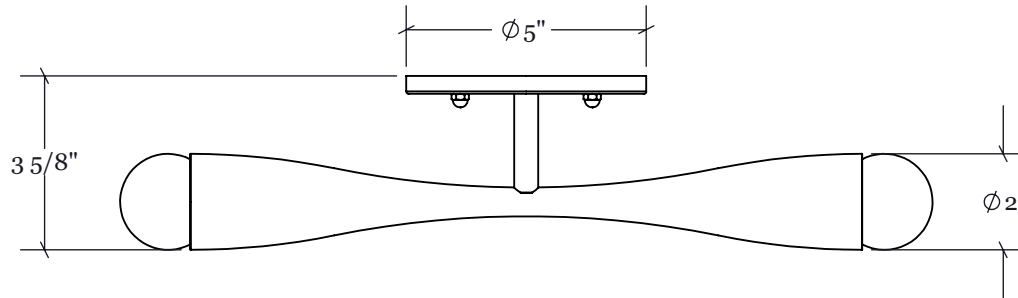

Perspective View
N.T.S.

Elevation View
Scale 1 : 4

Bottom View
Scale 1 : 4

Fixture: Arc Flush Mount

Width: 14"
Height: 3 5/8"
Crown/Extension: N/A
Finish: Please Specify
Lens: N/A
Lamping: Candelabra Base (2)
Suspension: Stem
NRTL: Dry Location
Notes: