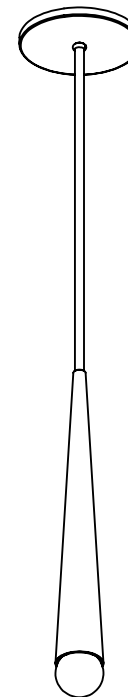

Fixture: Conic Pendant

Width: 2"

Height: 14"

Crown/Extension: N/A

Finish: Please Specify

Lens: N/A

Lamping: Candelabra Base (1)

Suspension: Stem

NRTL: Dry Location

Notes:

All Crenshaw fixtures NRTL listed unless otherwise noted. All fixtures lab tested and certified to comply with ballast, driver, and component manufacturer warranty requirements

Elevation View  
Scale 1 : 8

Perspective View  
N.T.S.

Concept sketch. Exact details subject to change for construction.