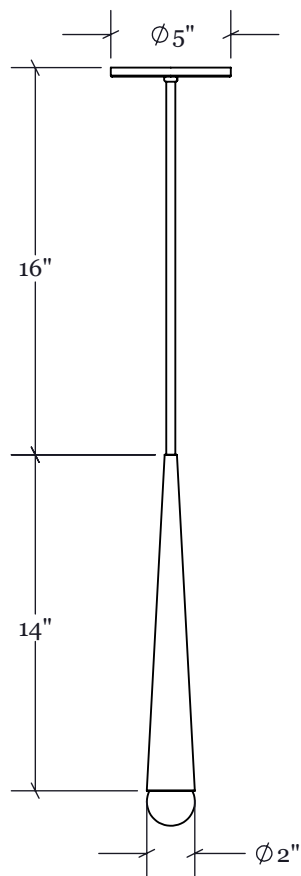

Fixture: Conic Pendant

Width: 2"

Height: 14"

Crown/Extension: N/A

Finish: Please Specify

Lens: N/A

Lamping: Candelabra Base (1)

Suspension: Stem

NRTL: Dry Location

Notes:

All Crenshaw fixtures NRTL listed unless otherwise noted. All fixtures lab tested and certified to comply with ballast, driver, and component manufacturer warranty requirements

Elevation View  
Scale 1 : 8

Perspective View  
N.T.S.

Concept sketch. Exact details subject to change for construction.