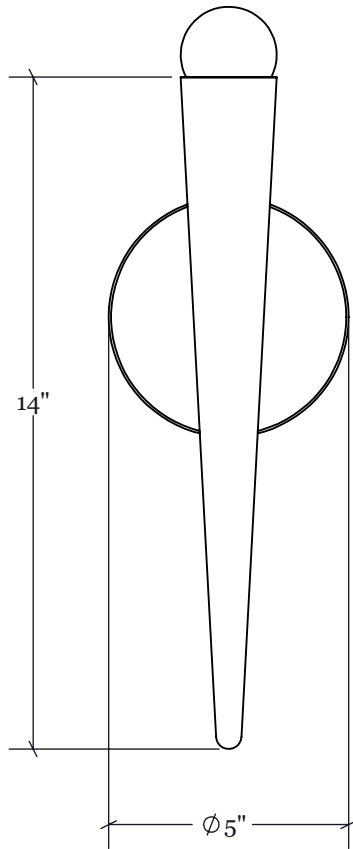

Fixture: Conic Sconce

Width: 4 1/2"

Height: 14"

Crown/Extension: 3 5/8"

Finish: Please Specify

Lens: N/A

Lamping: Candelabra Base (1)

Suspension: N/A

NRTL: Dry Location

Notes:

Elevation View  
Scale 1 : 4

Side Elevation View  
Scale 1 : 4

Perspective View  
N.T.S.

All Crenshaw fixtures NRTL listed unless otherwise noted. All fixtures lab tested and certified to comply with ballast, driver, and component manufacturer warranty requirements

*Concept sketch. Exact details subject to change for construction.*