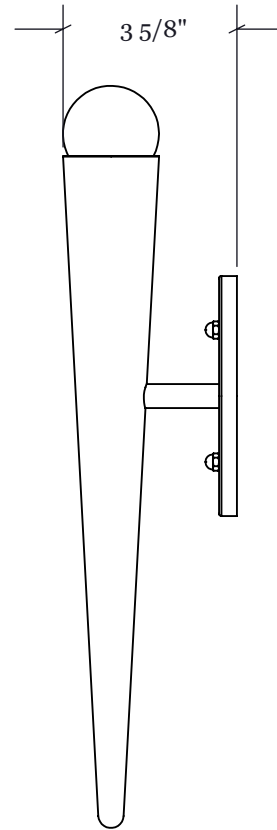

Fixture: Conic Sconce

Width: 4 1/2"

Height: 14"

Crown/Extension: 3 5/8"

Finish: Please Specify

Lens: N/A

Lamping: Candelabra Base (1)

Suspension: N/A

NRTL: Dry Location

Notes:

Elevation View  
Scale 1 : 4

Side Elevation View  
Scale 1 : 4

Perspective View  
N.T.S.

All Crenshaw fixtures NRTL listed unless otherwise noted. All fixtures lab tested and certified to comply with ballast, driver, and component manufacturer warranty requirements

*Concept sketch. Exact details subject to change for construction.*