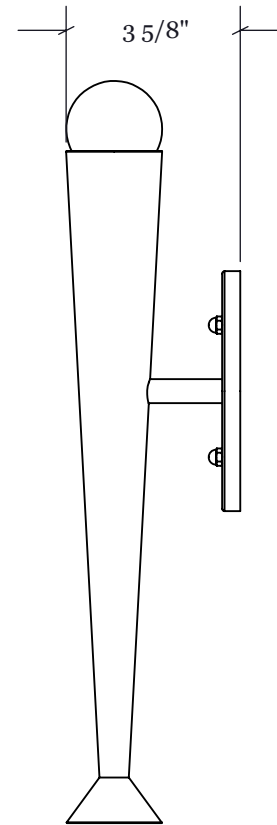

Elevation View
Scale 1 : 4

Side Elevation View
Scale 1 : 4

Perspective View
N.T.S.

Fixture: Plinth Sconce

Width: 4 1/2"

Height: 14"

Crown/Extension: 3 5/8"

Finish: Please Specify

Lens: N/A

Lamping: Candelabra Base (1)

Suspension: N/A

NRTL: Dry Location

Notes:

All Crenshaw fixtures NRTL listed unless otherwise noted. All fixtures lab tested and certified to comply with ballast, driver, and component manufacturer warranty requirements

Concept sketch. Exact details subject to change for construction.