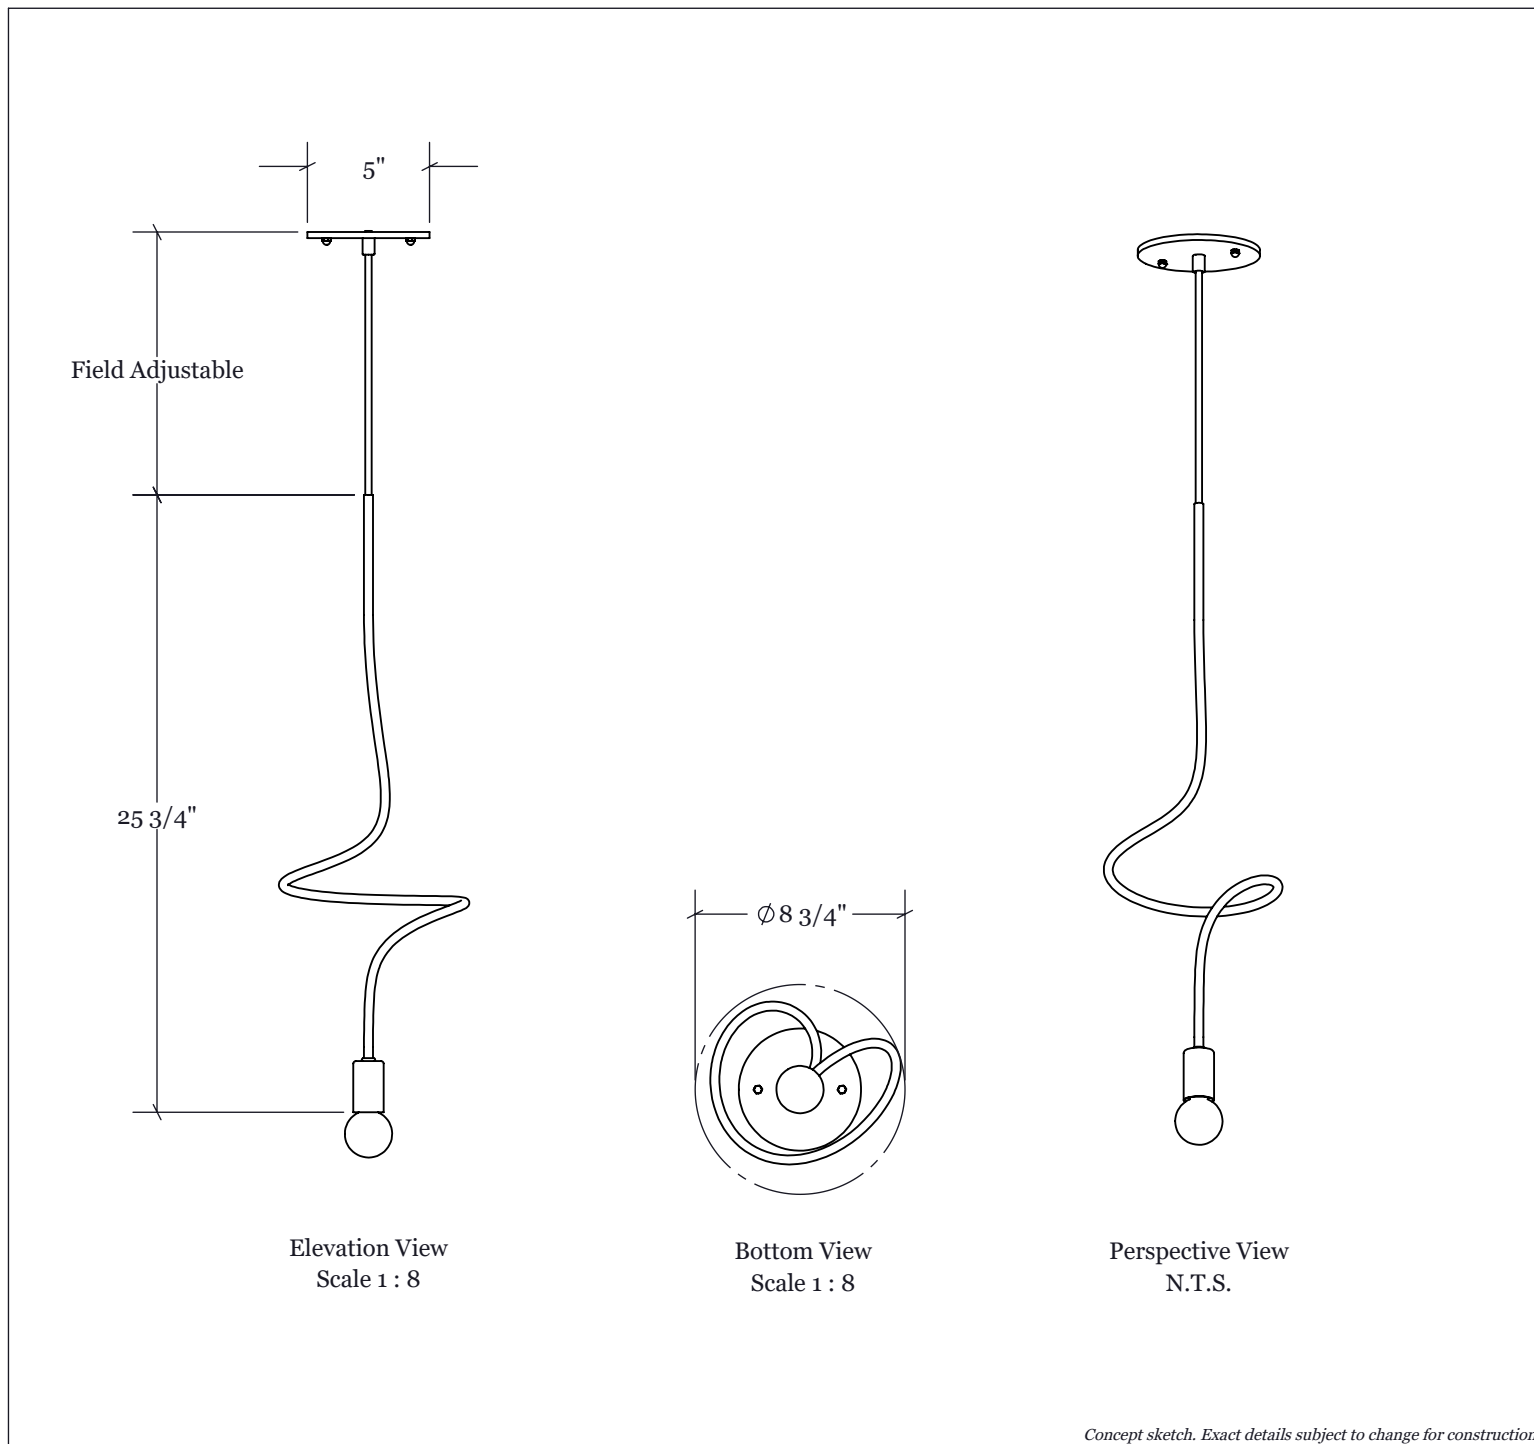

Fixture: Gesture Pendant I

Width: 8 3/4"

Height: 25 3/4"

Crown/Extension: N/A

Finish: Please Specify

Lens: N/A

Lamping: Candelabra Base

Suspension: Cord

NRTL: Dry Location

Notes:

All Crenshaw fixtures NRTL listed unless otherwise noted. All fixtures lab tested and certified to comply with ballast, driver, and component manufacturer warranty requirements

Concept sketch. Exact details subject to change for construction.