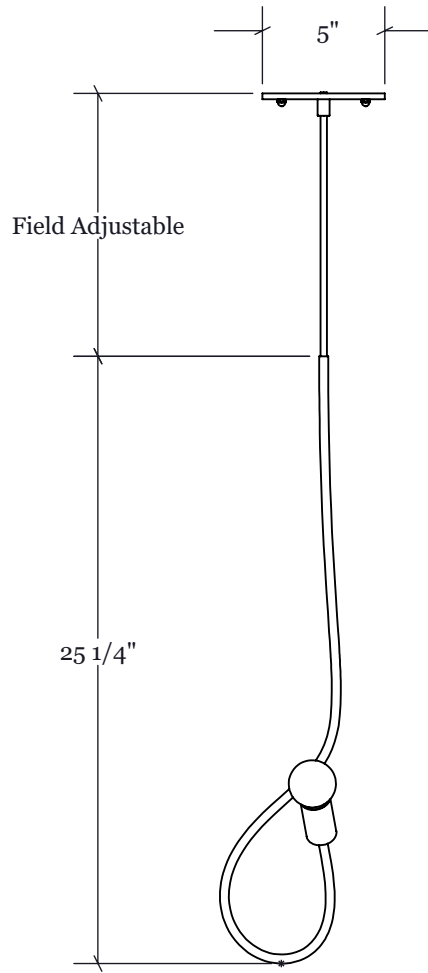

Fixture: Gesture Pendant II

Width: 8 7/8"

Height: 25 1/4"

Crown/Extension: N/A

Finish: Please Specify

Lens: N/A

Lamping: Candelabra Base

Suspension: Cord

NRTL: Dry Location

Notes:

All Crenshaw fixtures NRTL listed unless otherwise noted. All fixtures lab tested and certified to comply with ballast, driver, and component manufacturer warranty requirements

Elevation View
Scale 1 : 8

Bottom View
Scale 1 : 8

Perspective View
N.T.S.

Concept sketch. Exact details subject to change for construction.