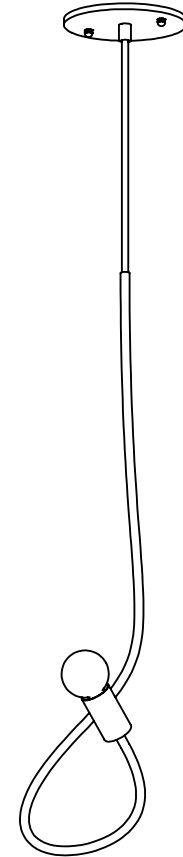

Fixture: Gesture Pendant II

Width: 8 7/8"

Height: 25 1/4"

Crown/Extension: N/A

Finish: Please Specify

Lens: N/A

Lamping: Candelabra Base

Suspension: Cord

NRTL: Dry Location

Notes:

All Crenshaw fixtures NRTL listed unless otherwise noted. All fixtures lab tested and certified to comply with ballast, driver, and component manufacturer warranty requirements

Elevation View
Scale 1 : 8

Bottom View
Scale 1 : 8

Perspective View
N.T.S.

Concept sketch. Exact details subject to change for construction.