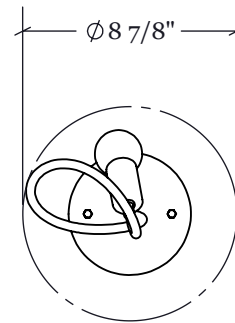

Fixture: Gesture Pendant II

Width: 8 7/8"

Height: 25 1/4"

Crown/Extension: N/A

Finish: Please Specify

Lens: N/A

Lamping: Candelabra Base

Suspension: Cord

NRTL: Dry Location

Notes:

All Crenshaw fixtures NRTL listed unless otherwise noted. All fixtures lab tested and certified to comply with ballast, driver, and component manufacturer warranty requirements

Elevation View
Scale 1 : 8

Bottom View
Scale 1 : 8

Perspective View
N.T.S.

Concept sketch. Exact details subject to change for construction.