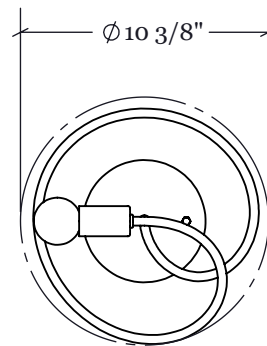

Elevation View
Scale 1 : 8

Bottom View
Scale 1 : 8

Perspective View
N.T.S.

Fixture: Gesture Pendant III

Width: 10 3/8"
Height: 24 5/8"
Crown/Extension: N/A
Finish: Please Specify
Lens: N/A
Lamping: Candelabra Base
Suspension: Cord
NRTL: Dry Location
Notes: