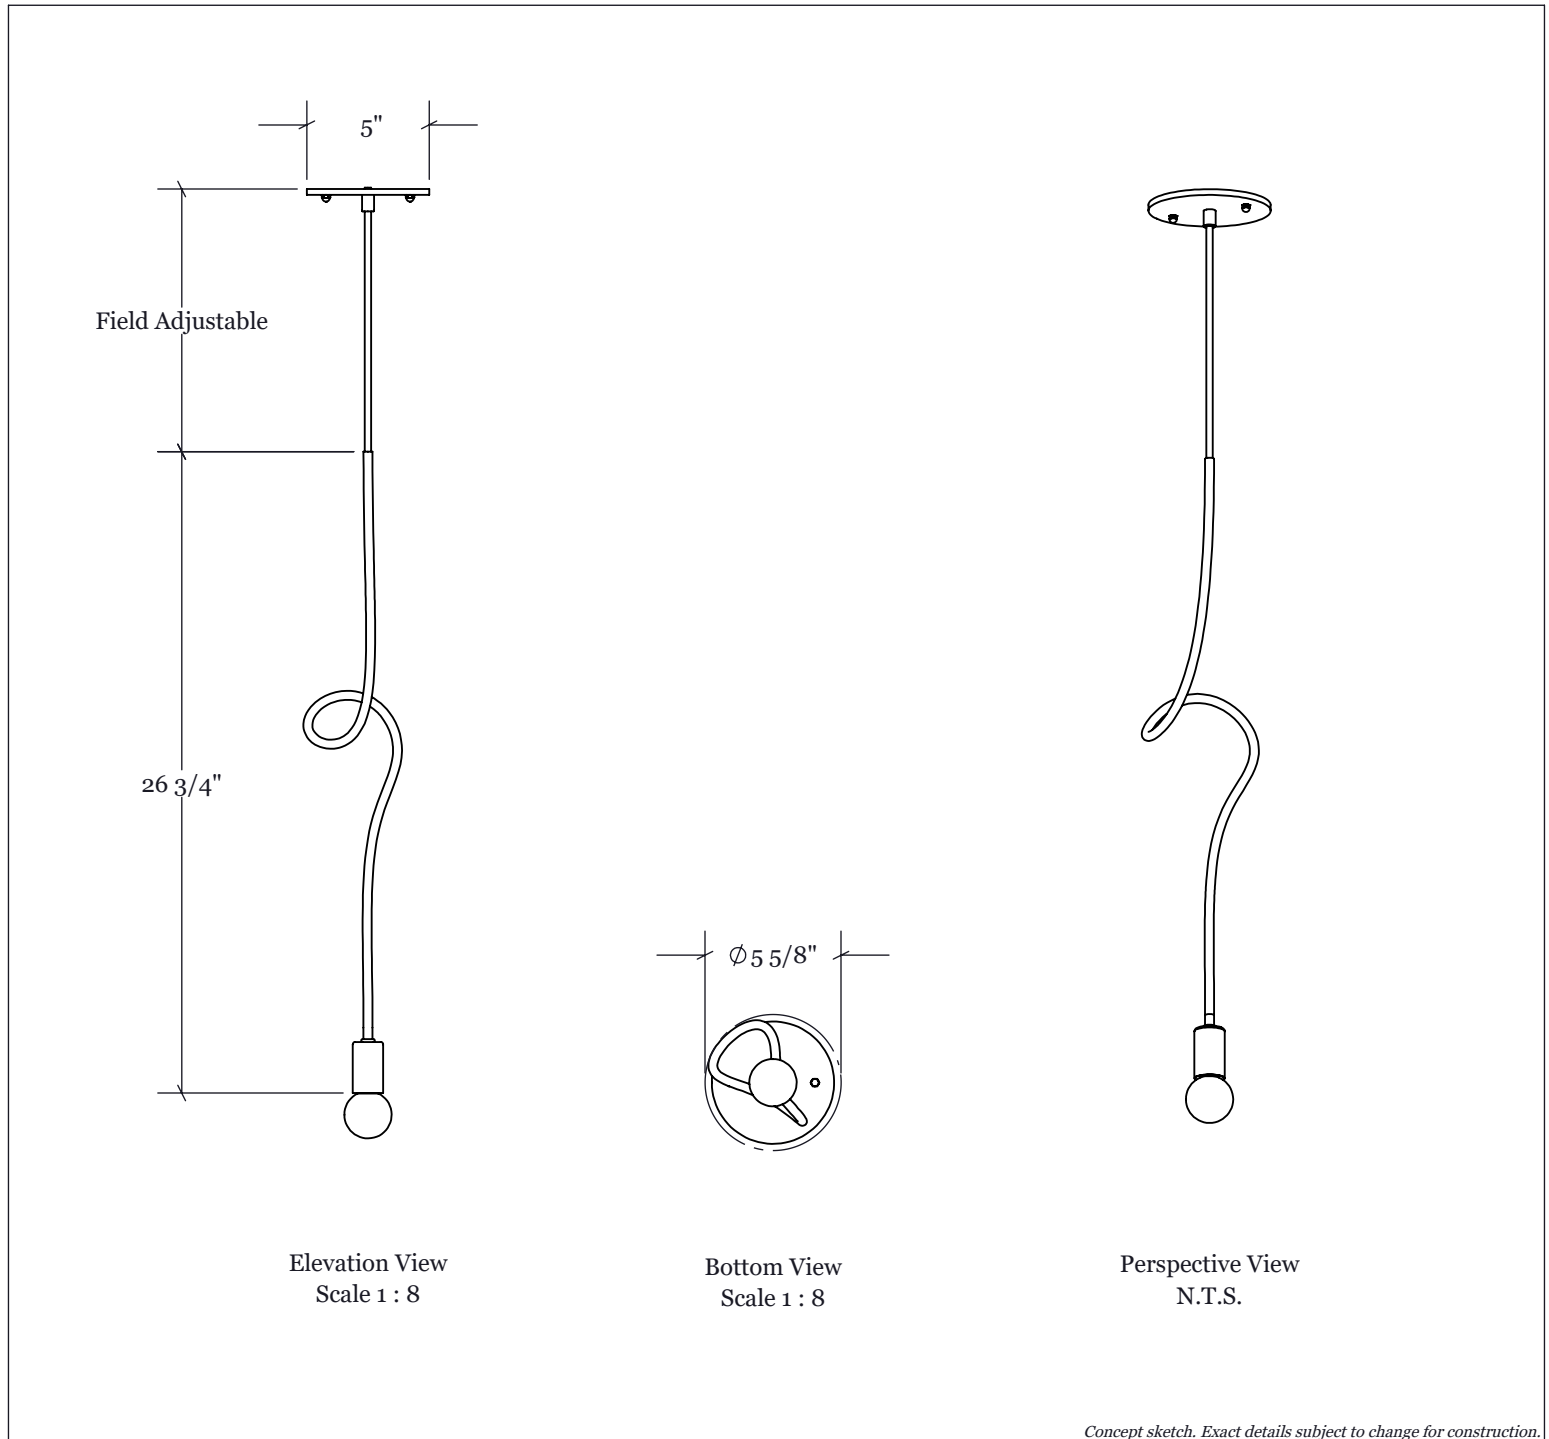

Fixture: Gesture Pendant IV

Width: 5 5/8"

Height: 26 3/4"

Crown/Extension: N/A

Finish: Please Specify

Lens: N/A

Lamping: Candelabra Base

Suspension: Cord

NRTL: Dry Location

Notes:

All Crenshaw fixtures NRTL listed unless otherwise noted. All fixtures lab tested and certified to comply with ballast, driver, and component manufacturer warranty requirements

Concept sketch. Exact details subject to change for construction.