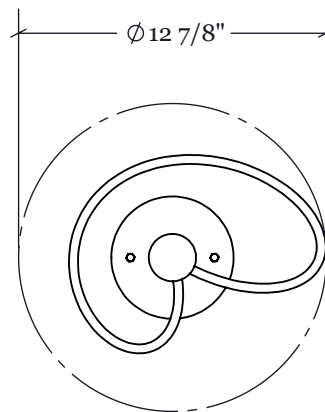

Elevation View
Scale 1 : 8

Bottom View
Scale 1 : 8

Perspective View
N.T.S.

Fixture: Gesture Pendant VI

Width: 12 7/8"

Height: 26 3/4"

Crown/Extension: N/A

Finish: Please Specify

Lens: N/A

Lamping: Candelabra Base

Suspension: Cord

NRTL: Dry Location

Notes:

All Crenshaw fixtures NRTL listed unless otherwise noted. All fixtures lab tested and certified to comply with ballast, driver, and component manufacturer warranty requirements