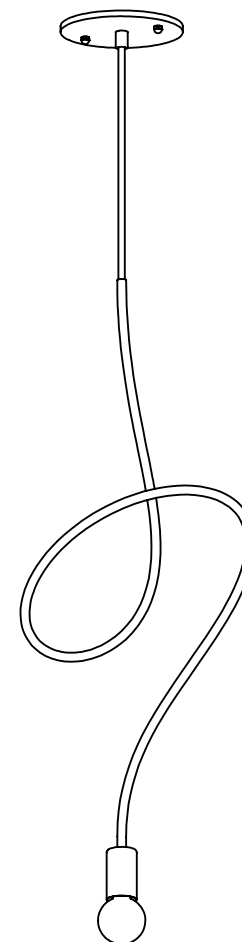

Elevation View
Scale 1 : 8

Bottom View
Scale 1 : 8

Perspective View
N.T.S.

Fixture: Gesture Pendant VI

Width: 12 7/8"

Height: 26 3/4"

Crown/Extension: N/A

Finish: Please Specify

Lens: N/A

Lamping: Candelabra Base

Suspension: Cord

NRTL: Dry Location

Notes:

All Crenshaw fixtures NRTL listed unless otherwise noted. All fixtures lab tested and certified to comply with ballast, driver, and component manufacturer warranty requirements

Concept sketch. Exact details subject to change for construction.