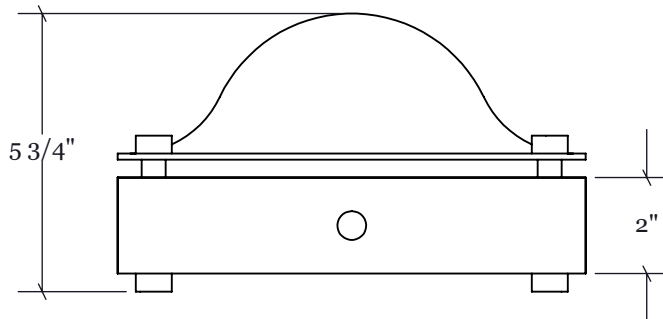

Top View
Scale 1 : 4

Perspective View
N.T.S.

Elevation View
Scale 1 : 4

Fixture: Cupola Table Lamp

Width: 9 3/4"
Height: 5 3/4"
Crown/Extension: N/A
Finish: Please Specify
Lens: Glass (Please Specify)
Lamping: Integrated LED
Suspension: N/A
NRTL: Dry Location
Notes: