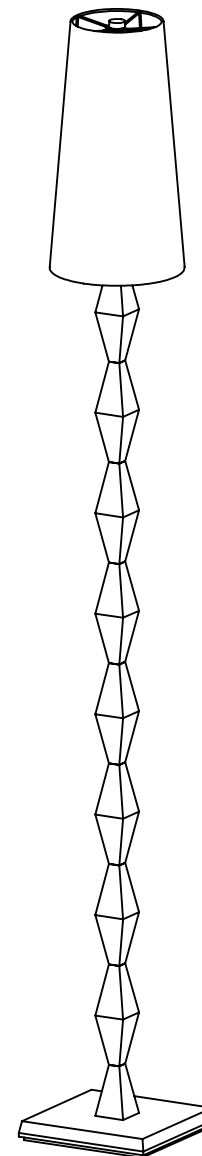

Fixture: Pillar Floor Lamp

Width: 9"
Height: 72"
Crown/Extension: N/A
Finish: Please Specify
Lens: Fabric Shade
Lamping: Medium Base
Suspension: N/A
NRTL: Dry Location
Notes:

All Crenshaw fixtures NRTL listed unless otherwise noted. All fixtures lab tested and certified to comply with ballast, driver, and component manufacturer warranty requirements

Elevation View
Scale 1 : 12

Perspective View
N.T.S.

Concept sketch. Exact details subject to change for construction.