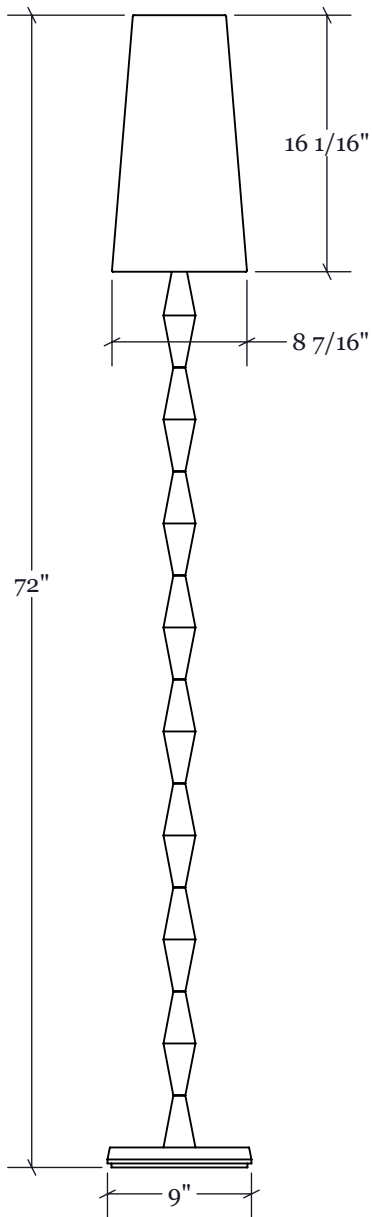

Fixture: Pillar Floor Lamp

Width: 9"
Height: 72"
Crown/Extension: N/A
Finish: Please Specify
Lens: Fabric Shade
Lamping: Medium Base
Suspension: N/A
NRTL: Dry Location
Notes:

All Crenshaw fixtures NRTL listed unless otherwise noted. All fixtures lab tested and certified to comply with ballast, driver, and component manufacturer warranty requirements

Elevation View
Scale 1 : 12

Perspective View
N.T.S.

Concept sketch. Exact details subject to change for construction.