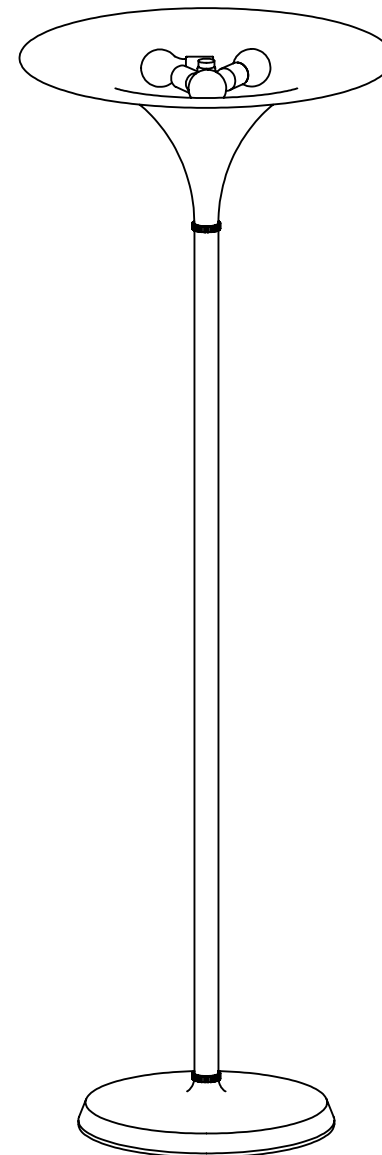

Elevation View  
Scale 1 : 12

Concept sketch. Exact details subject to change for construction.

Fixture: Cornet Floor Lamp

Width: 23 3/8"

Height: 69 1/8"

Crown/Extension: N/A

Finish: Please Specify

Lens: N/A

Lamping: Medium Base (3)

Suspension: N/A

NRTL: Dry Location

Notes:

All Crenshaw fixtures NRTL listed unless otherwise noted. All fixtures lab tested and certified to comply with ballast, driver, and component manufacturer warranty requirements