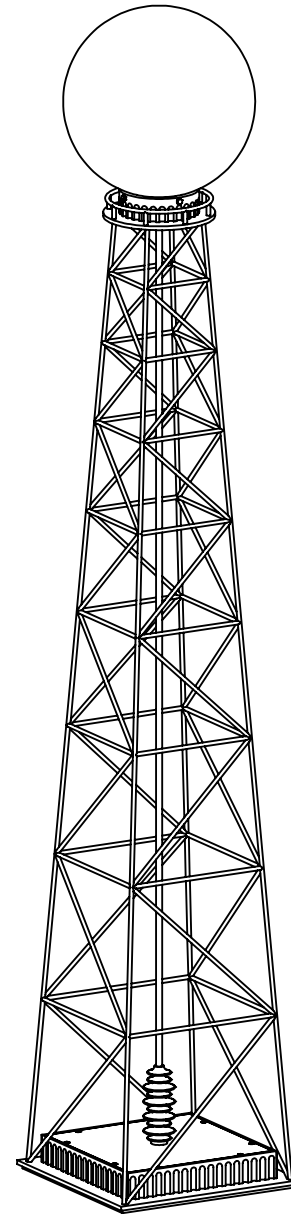

Elevation View
Scale 1 : 12

Perspective View
N.T.S.

Fixture: Transmission Floor
Lamp

Width: 13"
Height: 75 5/8"
Crown/Extension: N/A
Finish: Please Specify
Lens: Glass
Lamping: Integrated LED
Suspension: N/A
NRTL: Dry Location
Notes:

All Crenshaw fixtures NRTL listed
unless otherwise noted. All fixtures
lab tested and certified to comply
with ballast, driver, and component
manufacturer warranty requirements

Concept sketch. Exact details subject to change for construction.