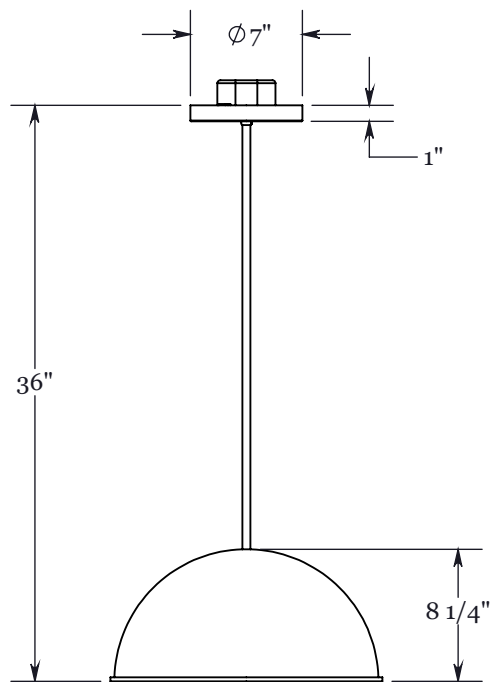

Fixture: Aurora Pendant

Width:  $\text{Ø}17''$   
Height:  $36''$   
Crown/Extension: N/A  
Finish: Please Specify  
Lens: N/A  
Lamping: Integrated LED  
Suspension: Stem  
NRTL: Dry Location  
Notes:

All Crenshaw fixtures NRTL listed unless otherwise noted. All fixtures lab tested and certified to comply with ballast, driver, and component manufacturer warranty requirements

ELEVATION VIEW  
SCALE 1 : 12

BOTTOM VIEW  
SCALE 1 : 12

PERSPECTIVE VIEW  
N.T.S.

Concept sketch. Exact details subject to change for construction.