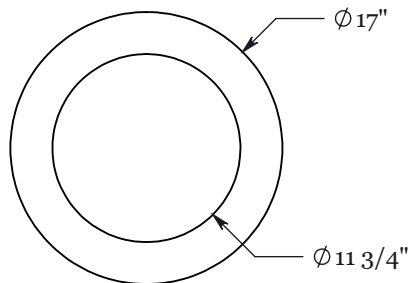

Fixture: Aurora Pendant

Width:  $\text{Ø}17''$   
Height:  $36''$   
Crown/Extension: N/A  
Finish: Please Specify  
Lens: N/A  
Lamping: Integrated LED  
Suspension: Stem  
NRTL: Dry Location  
Notes:

All Crenshaw fixtures NRTL listed unless otherwise noted. All fixtures lab tested and certified to comply with ballast, driver, and component manufacturer warranty requirements

ELEVATION VIEW  
SCALE 1 : 12

BOTTOM VIEW  
SCALE 1 : 12

PERSPECTIVE VIEW  
N.T.S.

Concept sketch. Exact details subject to change for construction.