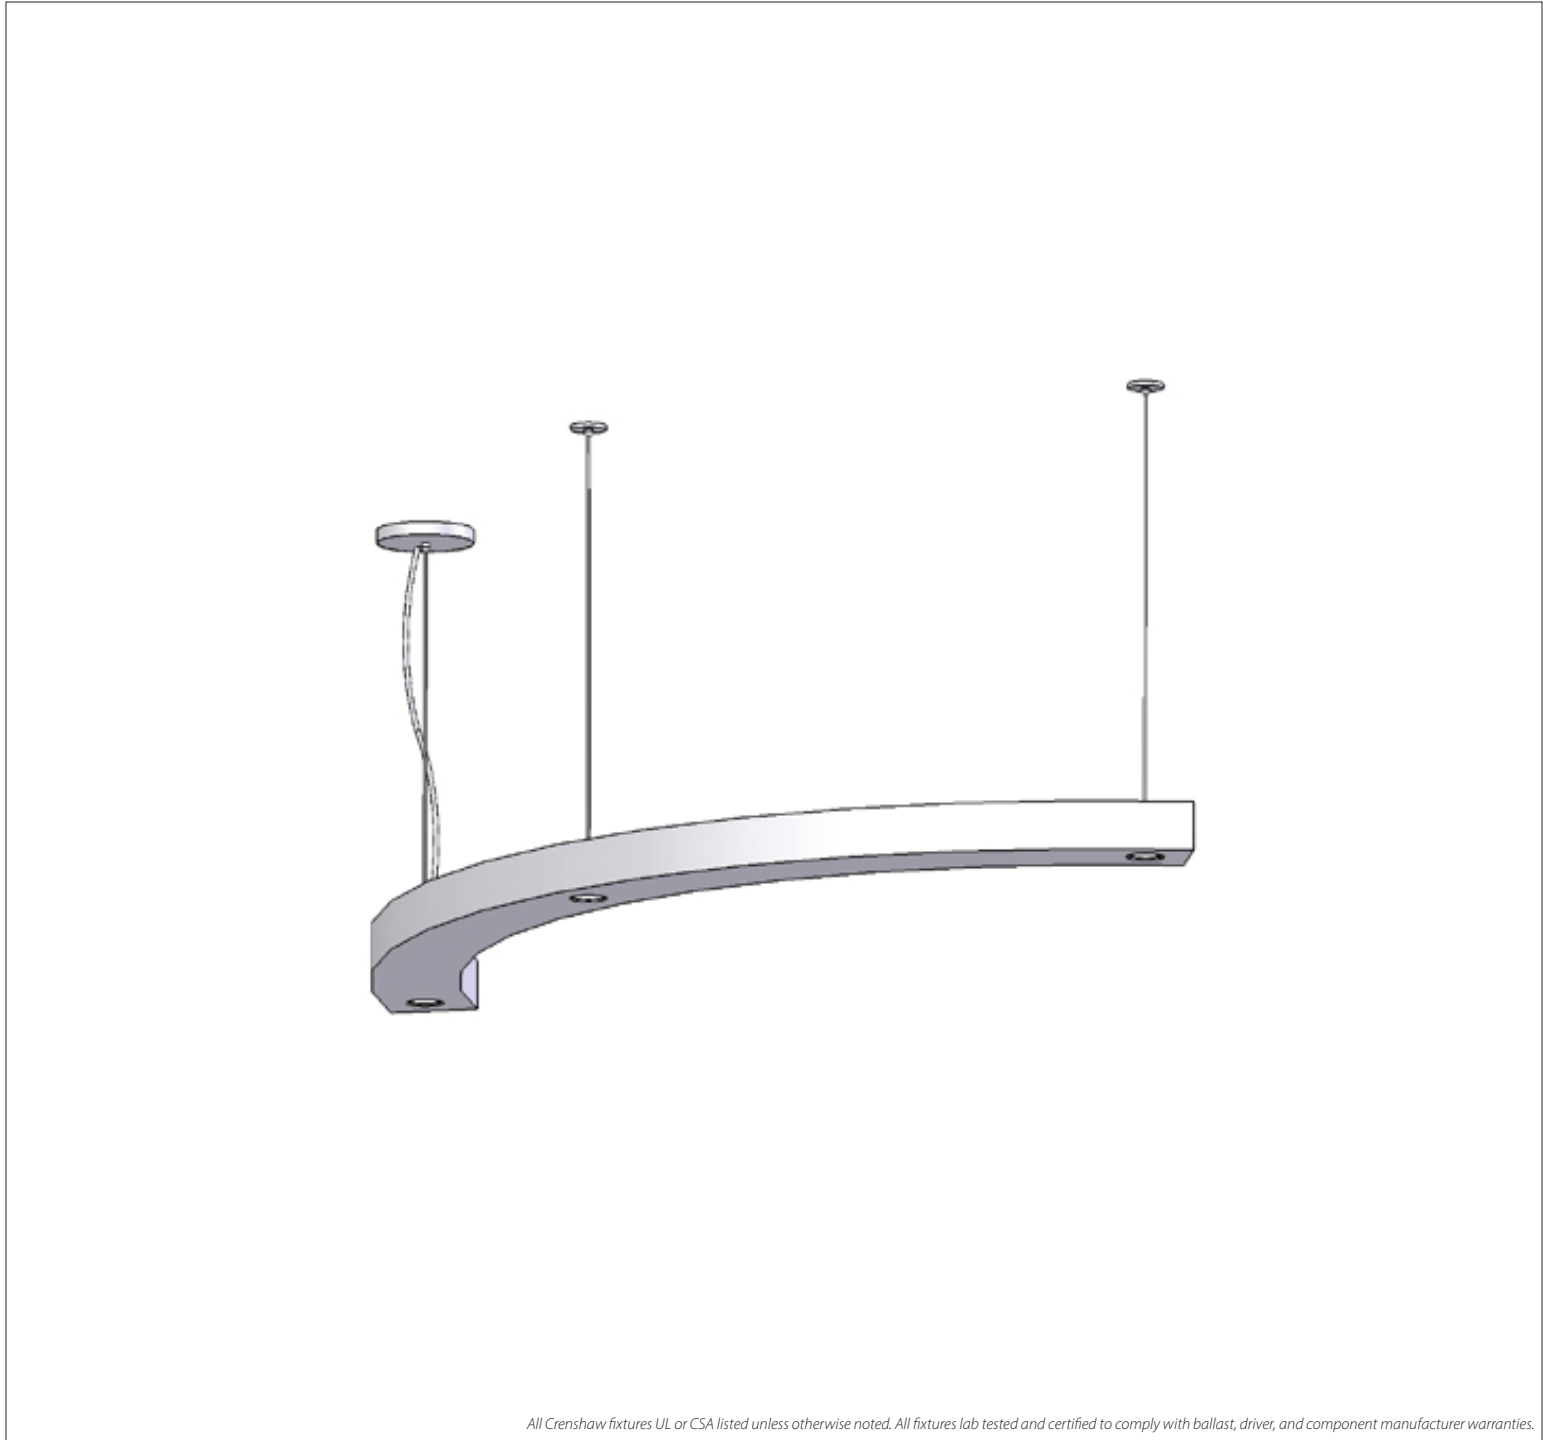

CRENSHAW

Linear Pendant #3577-PEC

Finish: Per order
Lens: n/a
Width: 68"
Height: 2-3/4"
Suspension: Cable, length per
order
Lamping: Per order
Location: Dry

Idea Book fixtures may be used as shown or as the basis for new custom designs. Dimensions, materials, lamping, and other design elements may be modified as needed.