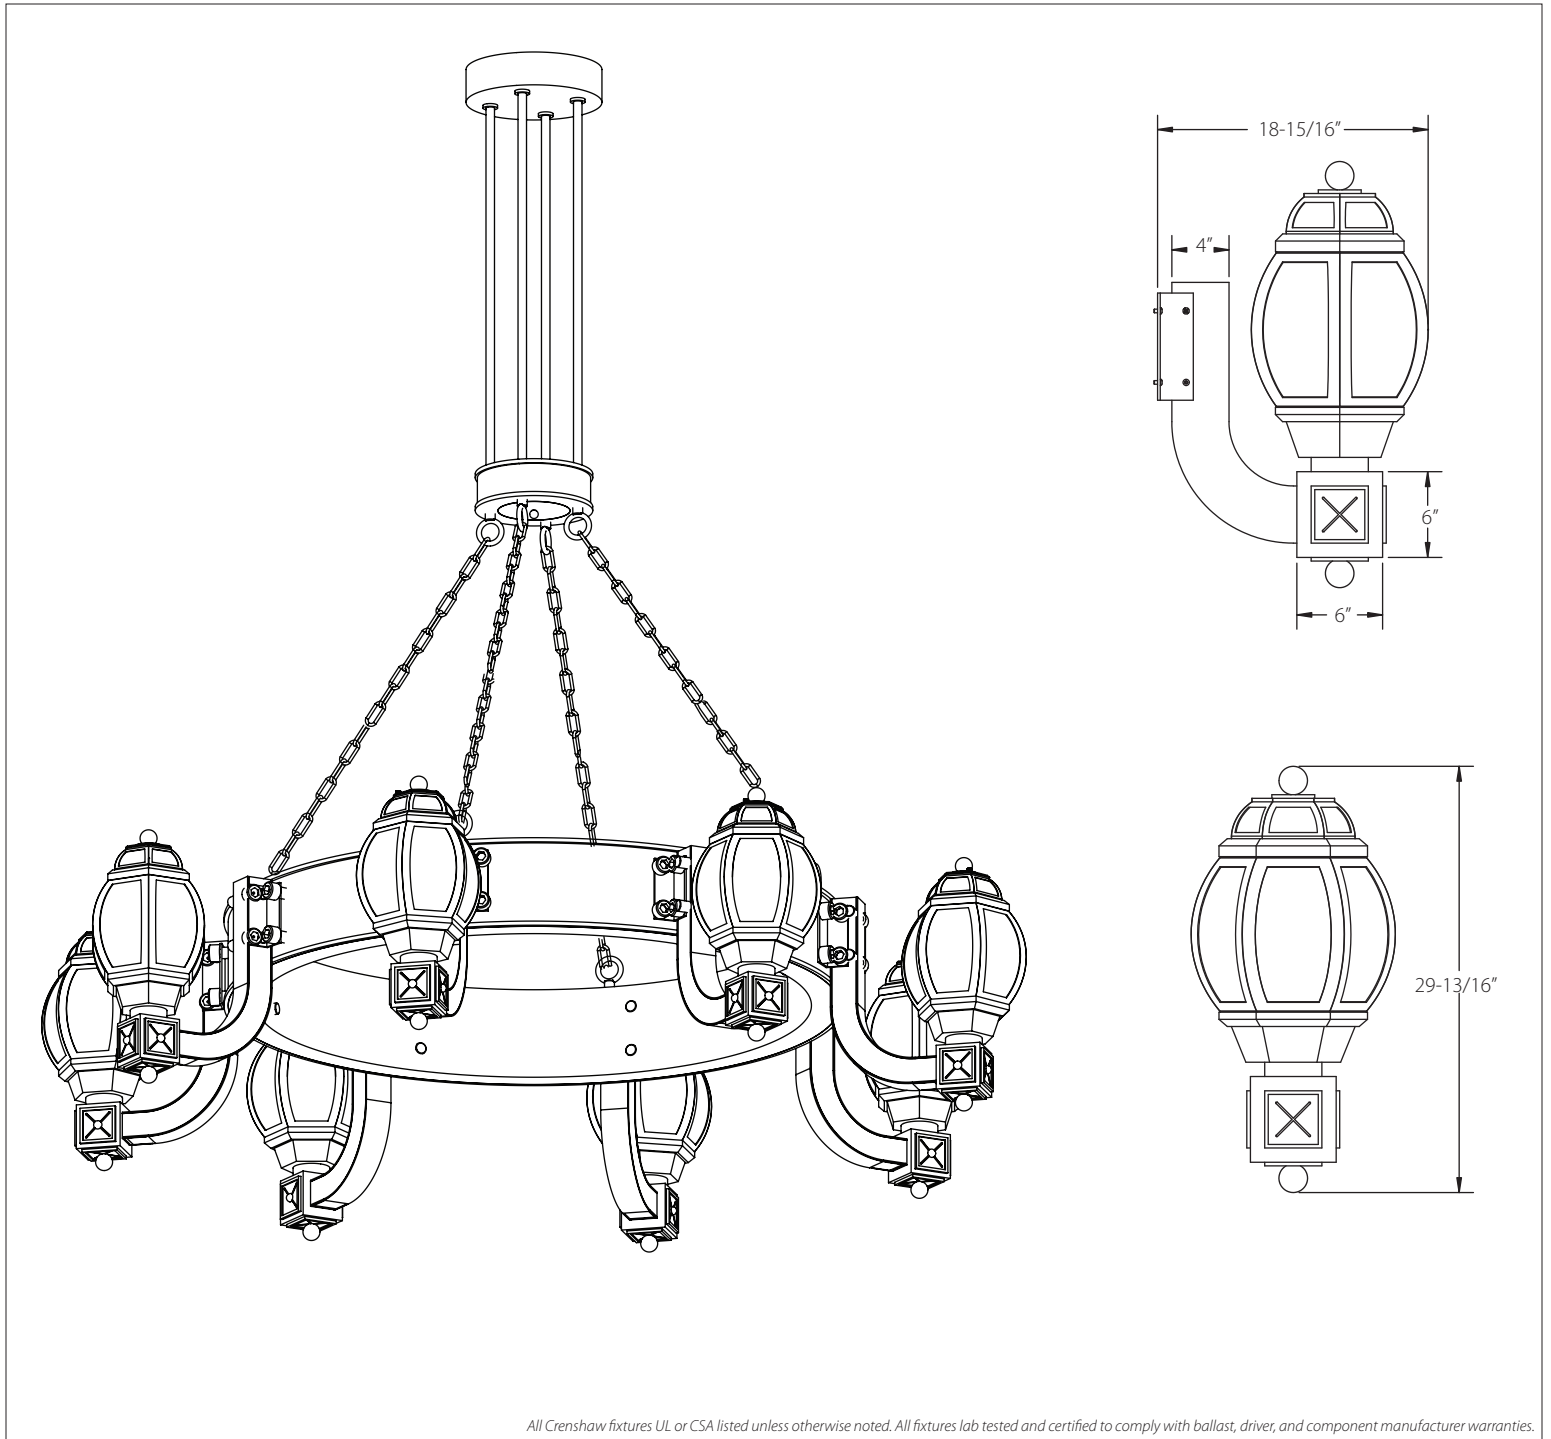

CRENSHAW

Ring Chandelier #3764-PRC

Finish: Per order
Lens: Per order
Width: 90"
Height: 29-13/16"
Crown: 12-3/16"
Lamping: Per order
Suspension: Chain + stem,
length per order
Location: Dry

Idea Book fixtures may be used as shown or as the basis for new custom designs. Dimensions, materials, lamping, and other design elements may be modified as needed.