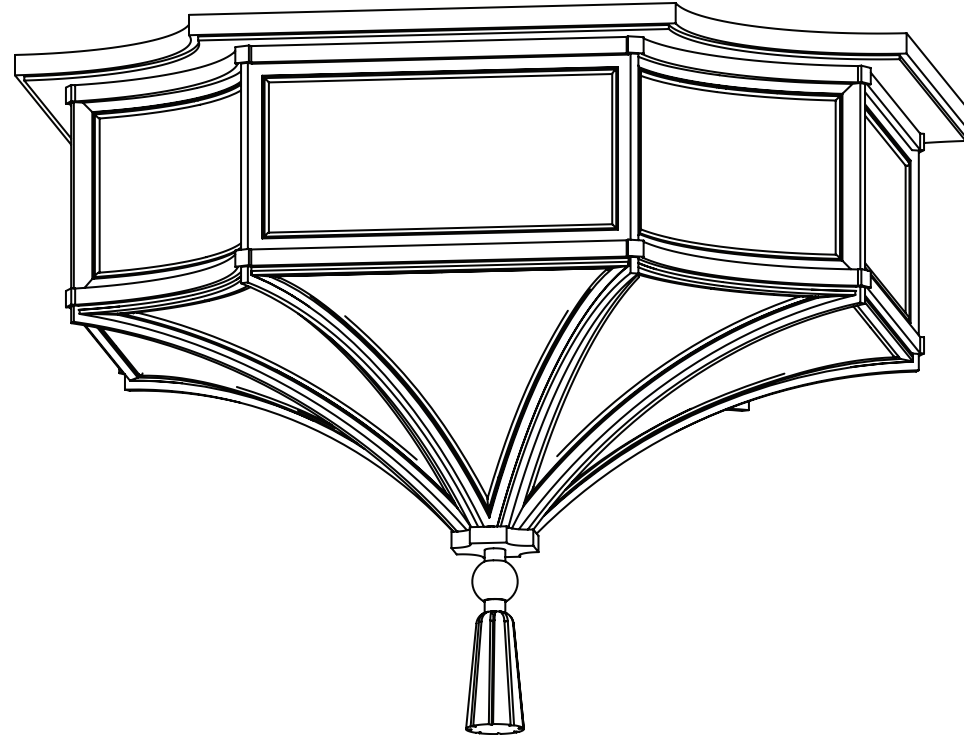

CRENSHAW

Octagonal Ceiling Mount #3874-CECx

Finish: Antique Satin Bronze
Lens: White acrylic
Width: 27-1/4"
Height: 19-3/4"
Lamping: (4) 60W A19
equivalent
Location: Dry
Notes: Machined and heavy
gauge applique detailing

Idea Book fixtures are presented as design
inspiration and as an example of our work.
Exact replication of this original design is
restricted.

All Crenshaw fixtures UL or CSA listed unless otherwise noted. All fixtures lab tested and certified to comply with ballast, driver, and component manufacturer warranties.