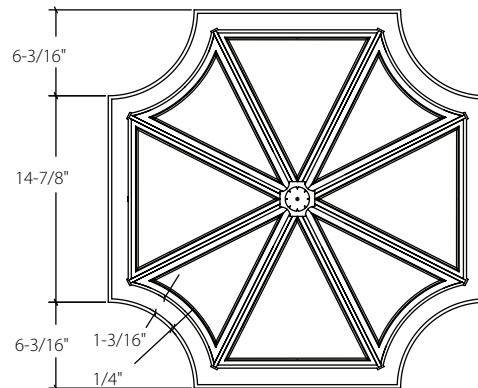

CRENSHAW

Octagonal Ceiling Mount #3874-CECx

Finish: Antique Satin Bronze
Lens: White acrylic
Width: 27-1/4"
Height: 19-3/4"
Lamping: (4) 60W A19
equivalent
Location: Dry
Notes: Machined and heavy
gauge applique detailing

Idea Book fixtures are presented as design
inspiration and as an example of our work.
Exact replication of this original design is
restricted.

All Crenshaw fixtures UL or CSA listed unless otherwise noted. All fixtures lab tested and certified to comply with ballast, driver, and component manufacturer warranties.