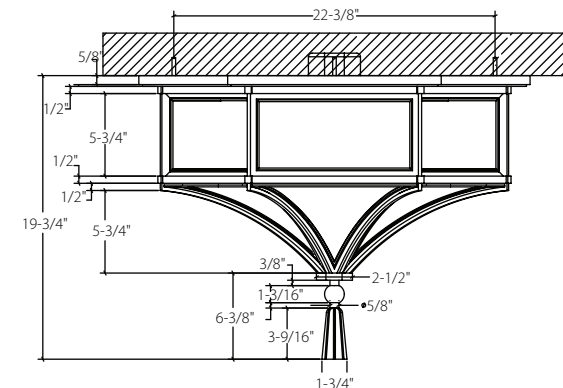

CRENSHAW

Octagonal Ceiling Mount #3874-CECx

Finish: Antique Satin Bronze
Lens: White acrylic
Width: 27-1/4"
Height: 19-3/4"
Lamping: (4) 60W A19
equivalent
Location: Dry
Notes: Machined and heavy
gauge applique detailing

Idea Book fixtures are presented as design
inspiration and as an example of our work.
Exact replication of this original design is
restricted.

All Crenshaw fixtures UL or CSA listed unless otherwise noted. All fixtures lab tested and certified to comply with ballast, driver, and component manufacturer warranties.