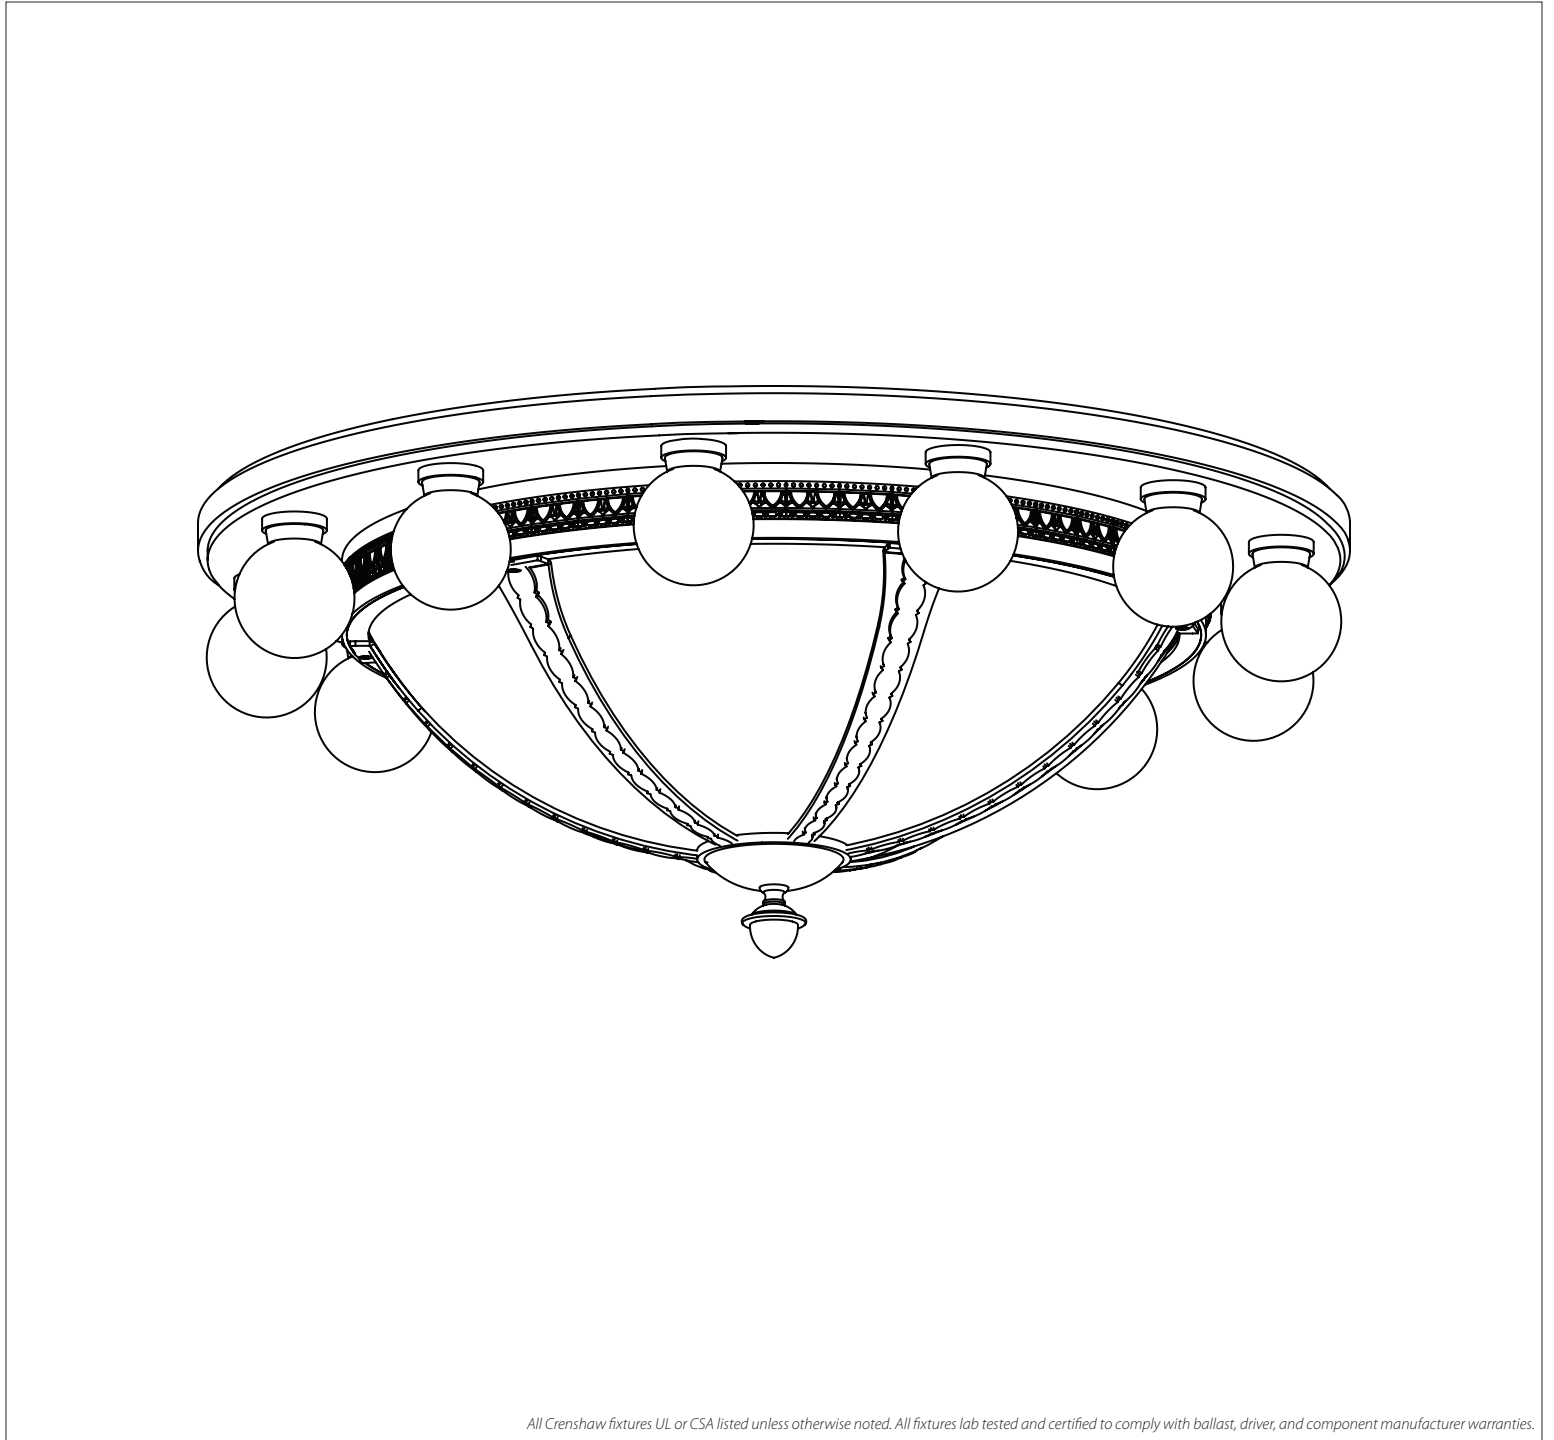

CRENSHAW

**Ceiling Bowl
#3909-CBC**

Finish: Per order

Lens: Per order

Width: 30"

Height: 11-7/8"

Lamping: (4) 60W A19 + (12)
40W G25 decorative bare
lamps, medium base

Location: Dry or damp

Idea Book fixtures may be used as shown or as the basis for new custom designs. Dimensions, materials, lamping, and other design elements may be modified as needed.

All Crenshaw fixtures UL or CSA listed unless otherwise noted. All fixtures lab tested and certified to comply with ballast, driver, and component manufacturer warranties.