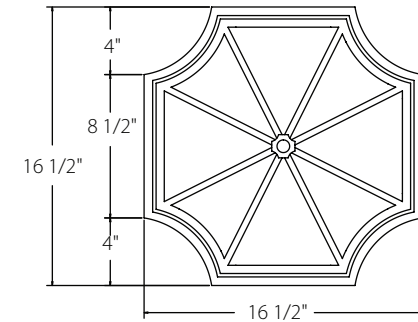

## Octagonal Ceiling Drum #3948-CEC

Finish: Per order  
Lens: Per order  
Width: 16-1/2"  
Height: 6-11/16"  
Lamping: Per order  
Location: Dry or damp

Idea Book fixtures may be used as shown or as the basis for new custom designs. Dimensions, materials, lamping, and other design elements may be modified as needed.