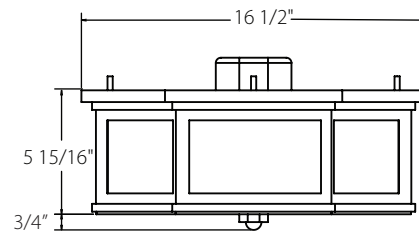

## Octagonal Ceiling Drum #3948-CEC

Finish: Per order  
Lens: Per order  
Width: 16-1/2"  
Height: 6-11/16"  
Lamping: Per order  
Location: Dry or damp

Idea Book fixtures may be used as shown or as the basis for new custom designs. Dimensions, materials, lamping, and other design elements may be modified as needed.