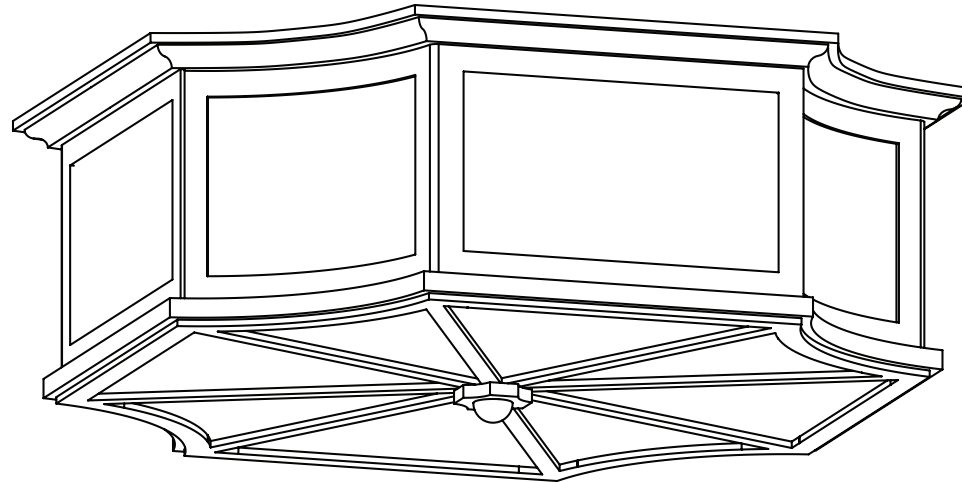

## Octagonal Ceiling Drum #3948-CEC

Finish: Per order  
Lens: Per order  
Width: 16-1/2"  
Height: 6-11/16"  
Lamping: Per order  
Location: Dry or damp

Idea Book fixtures may be used as shown or as the basis for new custom designs. Dimensions, materials, lamping, and other design elements may be modified as needed.